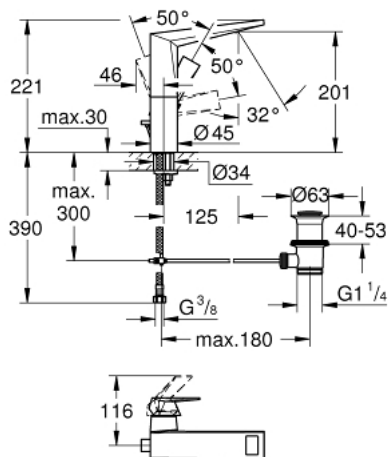

23 109 000 ALLURE BRILLIANT SINGLE-LEVER BASIN MIXER 1/2" L-SIZE

PRODUCT DESCRIPTION

- Colour: chrome
- single hole installation
- GROHE SilkMove 28 mm ceramic cartridge
- temperature limiter
- GROHE LongLife finish
- GROHE EcoJoy 5.0 l/min. flow limiter
- GROHE FastFixation installation system
- spout with integrated mousseur
- pop-up waste set 1 1/4"
- flexible connection hoses
- min. recommended pressure 1.0 bar

23 109 000 **ALLURE BRILLIANT SINGLE-LEVER BASIN MIXER 1/2"**
L-SIZE

SELECT SPARE PART: , December 2019 – now

- 1: Lever (Spare part-nr. 46792000)
- 2: Fitting ring (Spare part-nr. 07419000)
- 3: Cartridge (Spare part-nr. 46963000)
- 4: Shield (Spare part-nr. 46581000)
- 5: Race (Spare part-nr. 46794000)
- 6: Pop-up rod (Spare part-nr. 46787000)
- 7: Shank fastening assembly (Spare part-nr. 48384000)
- 8: Pop-up waste set 1 1/4" (Spare part-nr. 28910000)
- 8.1: Plug (Spare part-nr. 07182000)
- 8.2: Eccentric rod (Spare part-nr. 07052000)
- 9: Eccentric rod (Spare part-nr. 07341000)*