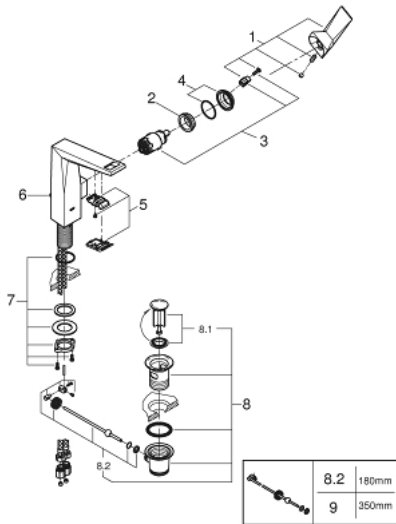

23 109 000 ALLURE BRILLIANT SINGLE-LEVER BASIN MIXER 1/2" L-SIZE

PRODUCT DESCRIPTION

- Colour: chrome
- single hole installation
- GROHE SilkMove 28 mm ceramic cartridge
- temperature limiter
- GROHE LongLife finish
- GROHE EcoJoy 5.0 l/min. flow limiter
- GROHE FastFixation installation system
- spout with integrated mousseur
- pop-up waste set 1 1/4"
- flexible connection hoses
- min. recommended pressure 1.0 bar

23 109 000 **ALLURE BRILLIANT SINGLE-LEVER BASIN MIXER 1/2"**
L-SIZE

SELECT SPARE PART: , December 2019 – now

- 1: Lever (Spare part-nr. 46792000)
- 2: Fitting ring (Spare part-nr. 07419000)
- 3: Cartridge (Spare part-nr. 46963000)
- 4: Shield (Spare part-nr. 46581000)
- 5: Race (Spare part-nr. 46794000)
- 6: Pop-up rod (Spare part-nr. 46787000)
- 7: Shank fastening assembly (Spare part-nr. 48384000)
- 8: Pop-up waste set 1 1/4" (Spare part-nr. 28910000)
- 8.1: Plug (Spare part-nr. 07182000)
- 8.2: Eccentric rod (Spare part-nr. 07052000)
- 9: Eccentric rod (Spare part-nr. 07341000)*