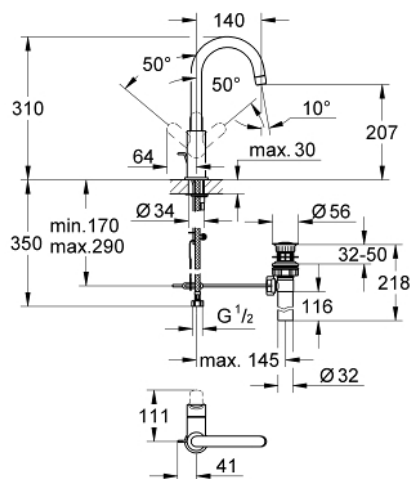

23 093 000 **BAUEDGE SINGLE-LEVER BASIN MIXER 1/2"**
L-SIZE

PRODUCT DESCRIPTION

- Colour: chrome
- single hole installation
- metal lever
- GROHE SmoothControl 28 mm ceramic cartridge
- GROHE LongLife finish
- swivel tubular spout
- mousseur
- pop-up waste set 1"
- flexible connection hoses
- rapid installation system

23 093 000 **BAUEDGE SINGLE-LEVER BASIN MIXER 1/2"**
L-SIZE

SELECT SPARE PART: , May 2012 – now

- 1: Lever (Spare part-nr. 46812000)
- 2: Cartridge (Spare part-nr. 46580000)
- 3: Mousseur (Spare part-nr. 13928000)
- 4: Pop-up rod (Spare part-nr. 10769000)
- 5: Shank mounting kit (Spare part-nr. 46249000)
- 6: Fitting ring (Spare part-nr. 07419000)
- 7: Shield (Spare part-nr. 46581000)
- 8: Mounting wrench (Spare part-nr. 19017000)*