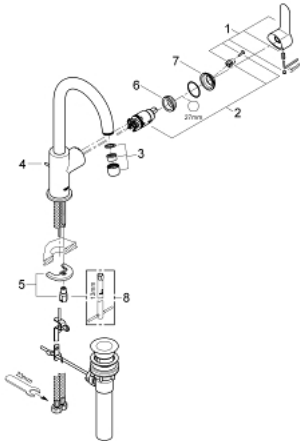

23 093 000 **BAUEDGE SINGLE-LEVER BASIN MIXER 1/2"**
L-SIZE

PRODUCT DESCRIPTION

- Colour: chrome
- single hole installation
- metal lever
- GROHE SmoothControl 28 mm ceramic cartridge
- GROHE LongLife finish
- swivel tubular spout
- mousseur
- pop-up waste set 1"
- flexible connection hoses
- rapid installation system

23 093 000 **BAUEDGE SINGLE-LEVER BASIN MIXER 1/2"**
L-SIZE

SELECT SPARE PART: , May 2012 – now

- 1: Lever (Spare part-nr. 46812000)
- 2: Cartridge (Spare part-nr. 46580000)
- 3: Mousseur (Spare part-nr. 13928000)
- 4: Pop-up rod (Spare part-nr. 10769000)
- 5: Shank mounting kit (Spare part-nr. 46249000)
- 6: Fitting ring (Spare part-nr. 07419000)
- 7: Shield (Spare part-nr. 46581000)
- 8: Mounting wrench (Spare part-nr. 19017000)*