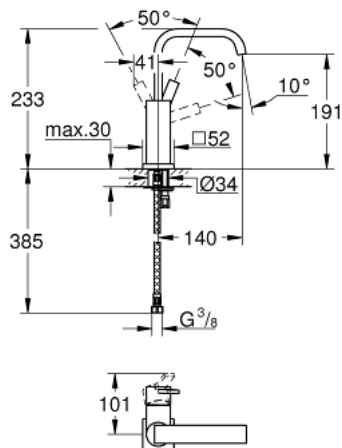

23 076 000 **ALLURE SINGLE-LEVER BASIN MIXER 1/2"**
L-SIZE

PRODUCT DESCRIPTION

- Colour: chrome
- single hole installation
- GROHE SilkMove 28 mm ceramic cartridge
- GROHE LongLife finish
- GROHE Water Saving 6.0 l/min. flow limiter
- rapid installation system
- mousseur
- U-spout
- without lift rod and without pop up waste
- flexible connection hoses

23 076 000 **ALLURE SINGLE-LEVER BASIN MIXER 1/2"**
L-SIZE

SELECT SPARE PART: , August 2016 – now

- 1: Lever (Spare part-nr. 46610000)
 - 2: Shield (Spare part-nr. 46581000)
 - 3: Fitting ring (Spare part-nr. 07419000)
 - 4: Cartridge (Spare part-nr. 46580000)
 - 5: Shank mounting kit (Spare part-nr. 46671000)
 - 6: Mousseur (Spare part-nr. 13220000)
 - 7: Connection hose (Spare part-nr. 46255000)
 - 8: Mounting wrench (Spare part-nr. 19017000)*
- * Optional accessories