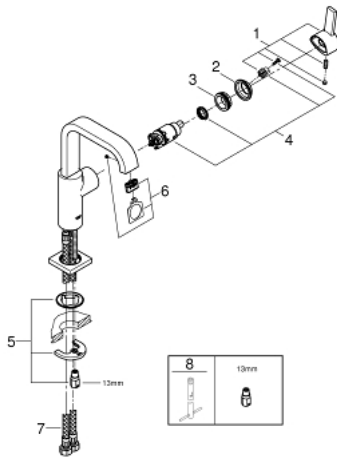

23 076 000 **ALLURE SINGLE-LEVER BASIN MIXER 1/2"**
L-SIZE

PRODUCT DESCRIPTION

- Colour: chrome
- single hole installation
- GROHE SilkMove 28 mm ceramic cartridge
- GROHE LongLife finish
- GROHE Water Saving 6.0 l/min. flow limiter
- rapid installation system
- mousseur
- U-spout
- without lift rod and without pop up waste
- flexible connection hoses

23 076 000 **ALLURE SINGLE-LEVER BASIN MIXER 1/2"**
L-SIZE

SELECT SPARE PART: , August 2016 – now

- 1: Lever (Spare part-nr. 46610000)
 - 2: Shield (Spare part-nr. 46581000)
 - 3: Fitting ring (Spare part-nr. 07419000)
 - 4: Cartridge (Spare part-nr. 46580000)
 - 5: Shank mounting kit (Spare part-nr. 46671000)
 - 6: Mousseur (Spare part-nr. 13220000)
 - 7: Connection hose (Spare part-nr. 46255000)
 - 8: Mounting wrench (Spare part-nr. 19017000)*
- * Optional accessories