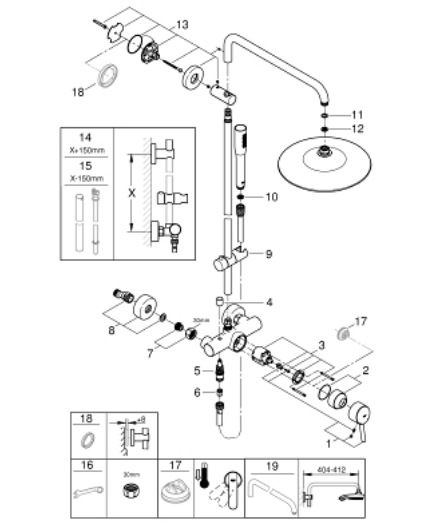

23 061 003 EUPHORIA SYSTEM 260 SHOWER SYSTEM WITH SINGLE LEVER MIXER FOR WALL MOUNTING

SELECT SPARE PART: , January 2020 – now

1. 1: Lever (Spare part-nr. 46723000)
   - 2: Shield (Spare part-nr. 46025000)
   - 3: Cartridge (Spare part-nr. 46048000)
   - 4: Diverter knob (Spare part-nr. 64309000)
   - 5: Diverter (Spare part-nr. 65655000)
   - 6: Non-return valve (Spare part-nr. 08565000)
   - 7: Screw joint (Spare part-nr. 45044000)
   - 7.1: Seal dia. 15x2 mm (Spare part-nr. 0311900M)
   - 8: S-union (Spare part-nr. 12662000)
   - 9: Sliding piece (Spare part-nr. 12140000)
   - 10: Dirt strainer (Spare part-nr. 0700200M)
   - 11: Fibre seal dia. 12x2 mm (Spare part-nr. 0138900M)
   - 12: Dirt strainer (Spare part-nr. 48007000)
   - 13: Outlet shower holder (Spare part-nr. 48279000)
   - 14: Shower system pipe for retrofitting (Spare part-nr. 48514000)*
   - 15: Shower system pipe for retrofitting (Spare part-nr. 48515000)*
   - 16: Special spanner (Spare part-nr. 19377000)*
   - 17: Temperature limiter (Spare part-nr. 46375000)*
   - 18: Shower system pipe for retrofitting (Spare part-nr. 48054000)*
   - 19: Shower arm for shower systems (Spare part-nr. 14047000)*
2. Optional accessories