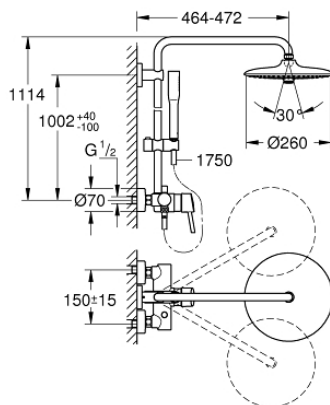

23 061 003 EUPHORIA SYSTEM 260 SHOWER SYSTEM WITH SINGLE LEVER MIXER FOR WALL MOUNTING

PRODUCT DESCRIPTION

- Colour: chrome
- consisting of:
 - horizontal swivable 450 mm shower arm
 - exposed single-lever shower mixer with diverter
 - allows change between:
 - head shower Euphoria 260 (26 457)
 - spray patterns: Rain, SmartRain, Jet
 - maximum flow rate (at 3 bar): 8.5 l/min
 - with ball joint
 - rotation angle $\pm 15^\circ$
 - hand shower Euphoria Cosmopolitan Stick (27 400 000)
 - spray pattern: Rain
 - maximum flow rate (at 3 bar): 8.5 l/min
 - adjustable in height with gliding element
 - shower hose Silverflex 1750 mm 1/2" x 1/2" (28 388)
 - GROHE SilkMove 46 mm ceramic cartridge
 - GROHE DreamSpray - perfect spray pattern
 - GROHE LongLife finish
 - GROHE EcoJoy - less water, perfect flow
 - Flexible Installation - 1 adjustable bracket for existing drill holes
 - Inner WaterGuide - inner insulation for surface protection
 - GROHE SpeedClean - effortless limescale removal
 - TwistStop - to prevent hose from twisting
 - suitable for instantaneous heaters from 18 kW/h
 - minimum flow rate 7 l/min.
 - min. recommended pressure 1.0 bar
 - professional edition