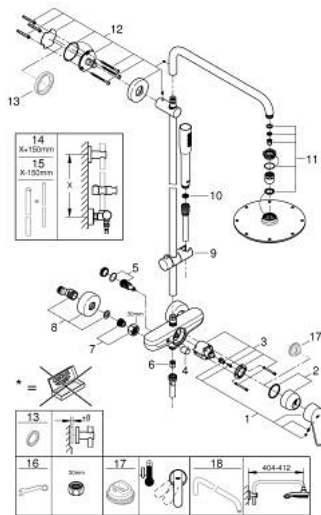

### PRODUCT DESCRIPTION

- Colour: chrome
- consisting of:
  - horizontal swivable 450 mm shower arm
  - exposed single-lever shower mixer with diverter
  - allows change between:
    - Rainshower Cosmopolitan 210 metal head shower (28 368 000)
    - spray pattern: Rain
    - maximum flow rate (at 3 bar): 16 l/min
  - with ball joint
  - rotation angle  $\pm 15^\circ$
  - hand shower Euphoria Cosmopolitan Stick (27 400 000)
  - spray pattern: Rain
  - maximum flow rate (at 3 bar): 8.5 l/min
  - adjustable in height with gliding element
  - shower hose Silverflex 1750 mm 1/2" x 1/2" (28 388)
  - maximum flow rate (at 3 bar): 16 l/min
  - GROHE SilkMove 46 mm ceramic cartridge
  - GROHE DreamSpray - perfect spray pattern
  - GROHE LongLife finish
  - GROHE SpeedClean - effortless limescale removal
  - Inner WaterGuide - inner insulation for surface protection
  - TwistStop - to prevent hose from twisting
  - suitable for instantaneous heaters from 18 kW/h
  - minimum flow rate 5 l/min.

### SELECT SPARE PART: , June 2017 – now

- 1: Lever (Spare part-nr. 46743000)
  - 2: Shield (Spare part-nr. 46427000)
  - 3: Cartridge (Spare part-nr. 46048000)
  - 4: Diverter knob (Spare part-nr. 64309000)
  - 5: Diverter (Spare part-nr. 48178000)
  - 6: Non-return valve (Spare part-nr. 08565000)
  - 7: Screw joint (Spare part-nr. 45044000)
  - 8: S-union (Spare part-nr. 12662000)
  - 9: Sliding piece (Spare part-nr. 12140000)
  - 10: Dirt strainer (Spare part-nr. 0700200M)
  - 11: Inlet valve assembly (Spare part-nr. 45933000)
  - 12: Outlet shower holder (Spare part-nr. 48279000)
  - 13: Compensation disc (Spare part-nr. 27180000)\*
  - 14: Shower system pipe for retrofitting (Spare part-nr. 48053000)\*
  - 15: Shower system pipe for retrofitting (Spare part-nr. 48054000)\*
  - 16: Special spanner (Spare part-nr. 19377000)\*
  - 17: Temperature limiter (Spare part-nr. 46308000)\*
  - 18: Shower arm for shower systems (Spare part-nr. 14047000)\*
- \* Optional accessories