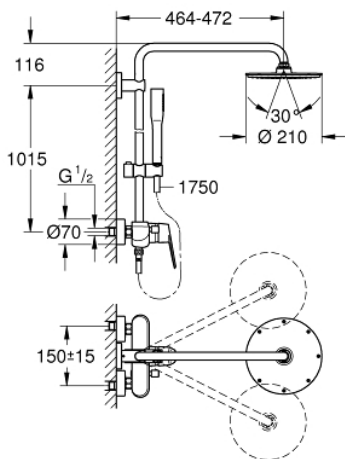

### PRODUCT DESCRIPTION

- Colour: chrome
- consisting of:
  - horizontal swivable 450 mm shower arm
  - exposed single-lever shower mixer with diverter
  - allows change between:
    - Rainshower Cosmopolitan 210 metal head shower (28 368 000)
    - spray pattern: Rain
    - maximum flow rate (at 3 bar): 16 l/min
  - with ball joint
  - rotation angle  $\pm 15^\circ$
  - hand shower Euphoria Cosmopolitan Stick (27 400 000)
  - spray pattern: Rain
  - maximum flow rate (at 3 bar): 8.5 l/min
  - adjustable in height with gliding element
  - shower hose Silverflex 1750 mm 1/2" x 1/2" (28 388)
  - maximum flow rate (at 3 bar): 16 l/min
  - GROHE SilkMove 46 mm ceramic cartridge
  - GROHE DreamSpray - perfect spray pattern
  - GROHE LongLife finish
  - GROHE SpeedClean - effortless limescale removal
  - Inner WaterGuide - inner insulation for surface protection
  - TwistStop - to prevent hose from twisting
  - suitable for instantaneous heaters from 18 kW/h
  - minimum flow rate 5 l/min.

### SELECT SPARE PART: , June 2017 – now

- 1: Lever (Spare part-nr. 46743000)
  - 2: Shield (Spare part-nr. 46427000)
  - 3: Cartridge (Spare part-nr. 46048000)
  - 4: Diverter knob (Spare part-nr. 64309000)
  - 5: Diverter (Spare part-nr. 48178000)
  - 6: Non-return valve (Spare part-nr. 08565000)
  - 7: Screw joint (Spare part-nr. 45044000)
  - 8: S-union (Spare part-nr. 12662000)
  - 9: Sliding piece (Spare part-nr. 12140000)
  - 10: Dirt strainer (Spare part-nr. 0700200M)
  - 11: Inlet valve assembly (Spare part-nr. 45933000)
  - 12: Outlet shower holder (Spare part-nr. 48279000)
  - 13: Compensation disc (Spare part-nr. 27180000)\*
  - 14: Shower system pipe for retrofitting (Spare part-nr. 48053000)\*
  - 15: Shower system pipe for retrofitting (Spare part-nr. 48054000)\*
  - 16: Special spanner (Spare part-nr. 19377000)\*
  - 17: Temperature limiter (Spare part-nr. 46308000)\*
  - 18: Shower arm for shower systems (Spare part-nr. 14047000)\*
- \* Optional accessories