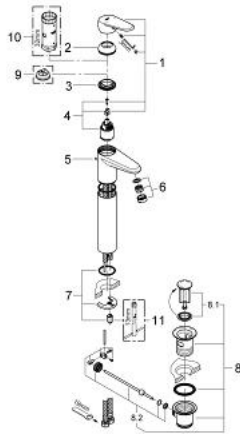

## 23 055 002 EURODISC COSMOPOLITAN SINGLE-LEVER BASIN MIXER 1/2" XL-SIZE

### PRODUCT DESCRIPTION

- Colour: chrome
- single hole installation
- metal lever
- for free-standing basins
- GROHE SilkMove 35 mm ceramic cartridge
- adjustable flow rate limiter
- adjustable minimum flow rate approx. 2.5 l/min
- GROHE LongLife finish
- GROHE FastFixation installation system with centering support
- mousseur
- pop-up waste set 1 1/4"
- flexible connection hoses
- optional temperature limiter ref. no. 46 375 000
- acoustic group I in accordance with DIN 4109

23 055 002 **EURODISC COSMOPOLITAN SINGLE-LEVER BASIN MIXER 1/2"**  
**XL-SIZE**

**SELECT SPARE PART:** , March 2010 – now

- 1: Lever (Spare part-nr. 46738000)
- 2: Shield (Spare part-nr. 46492000)
- 3: Screw coupling (Spare part-nr. 46460000)
- 4: Cartridge (Spare part-nr. 46374000)
- 5: Pop-up rod (Spare part-nr. 46739000)
- 6: Mousseur (Spare part-nr. 13929000)
- 7: Shank mounting kit (Spare part-nr. 46645000)
- 8: Pop-up waste set 1 1/4" (Spare part-nr. 28910000)
- 8.1: Plug (Spare part-nr. 07182000)
- 8.2: Eccentric rod (Spare part-nr. 07052000)
- 9: Temperature limiter (Spare part-nr. 46375000)\*
- 10: Socket spanner (Spare part-nr. 19332000)\*