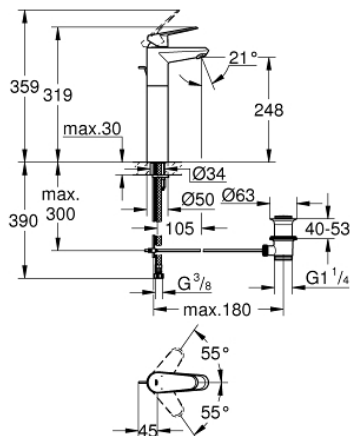

## 23 055 002 EURODISC COSMOPOLITAN SINGLE-LEVER BASIN MIXER 1/2" XL-SIZE

### PRODUCT DESCRIPTION

- Colour: chrome
- single hole installation
- metal lever
- for free-standing basins
- GROHE SilkMove 35 mm ceramic cartridge
- adjustable flow rate limiter
- adjustable minimum flow rate approx. 2.5 l/min
- GROHE LongLife finish
- GROHE FastFixation installation system with centering support
- mousseur
- pop-up waste set 1 1/4"
- flexible connection hoses
- optional temperature limiter ref. no. 46 375 000
- acoustic group I in accordance with DIN 4109

23 055 002 **EURODISC COSMOPOLITAN SINGLE-LEVER BASIN MIXER 1/2"**  
**XL-SIZE**

**SELECT SPARE PART:** , March 2010 – now

- 1: Lever (Spare part-nr. 46738000)
- 2: Shield (Spare part-nr. 46492000)
- 3: Screw coupling (Spare part-nr. 46460000)
- 4: Cartridge (Spare part-nr. 46374000)
- 5: Pop-up rod (Spare part-nr. 46739000)
- 6: Mousseur (Spare part-nr. 13929000)
- 7: Shank mounting kit (Spare part-nr. 46645000)
- 8: Pop-up waste set 1 1/4" (Spare part-nr. 28910000)
- 8.1: Plug (Spare part-nr. 07182000)
- 8.2: Eccentric rod (Spare part-nr. 07052000)
- 9: Temperature limiter (Spare part-nr. 46375000)\*
- 10: Socket spanner (Spare part-nr. 19332000)\*