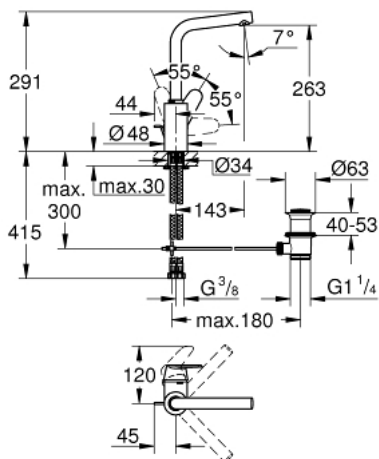

23 054 003 **EURODISC COSMOPOLITAN SINGLE-LEVER BASIN MIXER 1/2"**  
**L-SIZE**

**PRODUCT DESCRIPTION**

- Colour: chrome
- single hole installation
- metal lever
- covered lever fixing
- GROHE SilkMove 35 mm ceramic cartridge
- adjustable flow rate limiter
- GROHE LongLife finish
- GROHE FastFixation Plus installation system
- mousseur
- swivel tubular spout with stop limiter
- adjustable swivel area 0° / 150° / 360°
- pop-up waste set 1 1/4"
- flexible connection hoses
- min. recommended pressure 1.0 bar
- optional temperature limiter ref. no. 46 375 000

23 054 003 **EURODISC COSMOPOLITAN SINGLE-LEVER BASIN MIXER 1/2"**  
**L-SIZE**

**SELECT SPARE PART:** , August 2017 – now

- 1: Lever (Spare part-nr. 46750000)
- 2: Cartridge (Spare part-nr. 46374000)
- 3: Mousseur (Spare part-nr. 64186000)
- 4: Safety ring (Spare part-nr. 48420000)
- 5: Sealing washer (Spare part-nr. 0128500M)
- 6: Pop-up rod (Spare part-nr. 46739000)
- 7: Shank mounting kit (Spare part-nr. 46671000)
- 8: Pop-up waste set 1 1/4" (Spare part-nr. 28910000)
- 8.1: Plug (Spare part-nr. 07182000)
- 8.2: Eccentric rod (Spare part-nr. 07052000)
- 9: Socket spanner (Spare part-nr. 19332000)\*
- 10: Mounting wrench (Spare part-nr. 19017000)\*
- 11: Eccentric rod (Spare part-nr. 07341000)\*