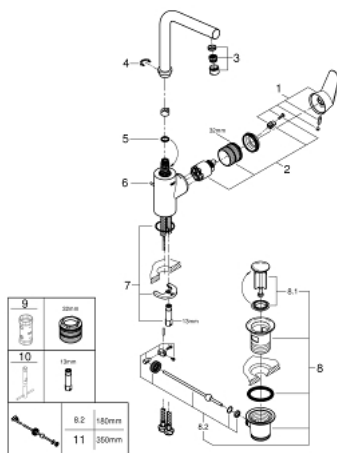

23 054 003 **EURODISC COSMOPOLITAN SINGLE-LEVER BASIN MIXER 1/2"**  
**L-SIZE**

**PRODUCT DESCRIPTION**

- Colour: chrome
- single hole installation
- metal lever
- covered lever fixing
- GROHE SilkMove 35 mm ceramic cartridge
- adjustable flow rate limiter
- GROHE LongLife finish
- GROHE FastFixation Plus installation system
- mousseur
- swivel tubular spout with stop limiter
- adjustable swivel area 0° / 150° / 360°
- pop-up waste set 1 1/4"
- flexible connection hoses
- min. recommended pressure 1.0 bar
- optional temperature limiter ref. no. 46 375 000

23 054 003 **EURODISC COSMOPOLITAN SINGLE-LEVER BASIN MIXER 1/2"**  
**L-SIZE**

**SELECT SPARE PART:** , August 2017 – now

- 1: Lever (Spare part-nr. 46750000)
- 2: Cartridge (Spare part-nr. 46374000)
- 3: Mousseur (Spare part-nr. 64186000)
- 4: Safety ring (Spare part-nr. 48420000)
- 5: Sealing washer (Spare part-nr. 0128500M)
- 6: Pop-up rod (Spare part-nr. 46739000)
- 7: Shank mounting kit (Spare part-nr. 46671000)
- 8: Pop-up waste set 1 1/4" (Spare part-nr. 28910000)
- 8.1: Plug (Spare part-nr. 07182000)
- 8.2: Eccentric rod (Spare part-nr. 07052000)
- 9: Socket spanner (Spare part-nr. 19332000)\*
- 10: Mounting wrench (Spare part-nr. 19017000)\*
- 11: Eccentric rod (Spare part-nr. 07341000)\*