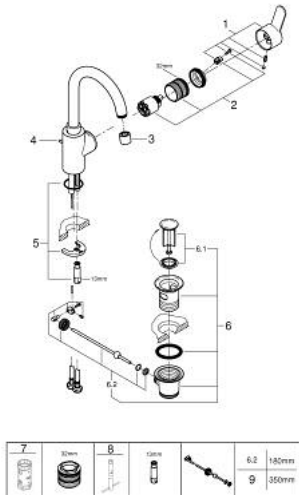

23 043 003 **EUROSTYLE COSMOPOLITAN SINGLE-LEVER BASIN MIXER 1/2"**
L-SIZE

PRODUCT DESCRIPTION

- Colour: chrome
- single hole installation
- metal lever
- covered lever fixing
- GROHE SilkMove 35 mm ceramic cartridge
- adjustable flow rate limiter
- GROHE LongLife finish
- Protected Water Ways no contact of water with lead or nickel inside the tap
- GROHE FastFixation installation system
- mousseur
- swivel tubular spout
- with stop limiter
- pop-up waste set 1 1/4"
- flexible connection hoses
- min. recommended pressure 1.0 bar

23 043 003 **EUROSTYLE COSMOPOLITAN SINGLE-LEVER BASIN MIXER 1/2"**
L-SIZE

SELECT SPARE PART: , August 2017 – now

- 1: Lever (Spare part-nr. 46750000)
- 2: Cartridge (Spare part-nr. 46374000)
- 3: Mousseur (Spare part-nr. 48418000)
- 4: Pop-up rod (Spare part-nr. 46739000)
- 5: Shank mounting kit (Spare part-nr. 46671000)
- 6: Pop-up waste set 1 1/4" (Spare part-nr. 28910000)
- 6.1: Plug (Spare part-nr. 07182000)
- 6.2: Eccentric rod (Spare part-nr. 07052000)
- 7: Socket spanner (Spare part-nr. 19332000)*
- 8: Mounting wrench (Spare part-nr. 19017000)*
- 9: Eccentric rod (Spare part-nr. 07341000)*