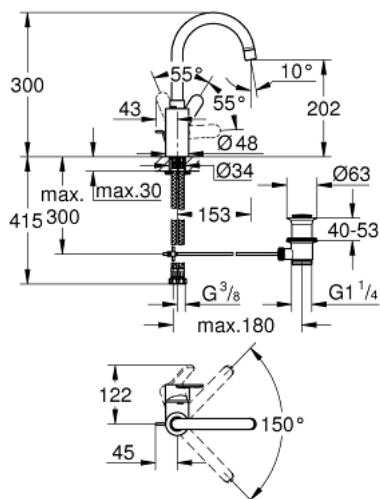

23 043 003 **EUROSTYLE COSMOPOLITAN SINGLE-LEVER BASIN MIXER 1/2"**
L-SIZE

PRODUCT DESCRIPTION

- Colour: chrome
- single hole installation
- metal lever
- covered lever fixing
- GROHE SilkMove 35 mm ceramic cartridge
- adjustable flow rate limiter
- GROHE LongLife finish
- Protected Water Ways no contact of water with lead or nickel inside the tap
- GROHE FastFixation installation system
- mousseur
- swivel tubular spout
- with stop limiter
- pop-up waste set 1 1/4"
- flexible connection hoses
- min. recommended pressure 1.0 bar

23 043 003 **EUROSTYLE COSMOPOLITAN SINGLE-LEVER BASIN MIXER 1/2"**
L-SIZE

SELECT SPARE PART: , August 2017 – now

- 1: Lever (Spare part-nr. 46750000)
- 2: Cartridge (Spare part-nr. 46374000)
- 3: Mousseur (Spare part-nr. 48418000)
- 4: Pop-up rod (Spare part-nr. 46739000)
- 5: Shank mounting kit (Spare part-nr. 46671000)
- 6: Pop-up waste set 1 1/4" (Spare part-nr. 28910000)
- 6.1: Plug (Spare part-nr. 07182000)
- 6.2: Eccentric rod (Spare part-nr. 07052000)
- 7: Socket spanner (Spare part-nr. 19332000)*
- 8: Mounting wrench (Spare part-nr. 19017000)*
- 9: Eccentric rod (Spare part-nr. 07341000)*