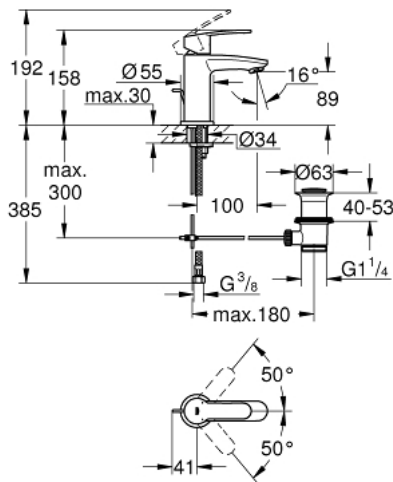

23 037 002 EUROSTYLE COSMOPOLITAN SINGLE-LEVER BASIN MIXER S-SIZE

PRODUCT DESCRIPTION

- Colour: chrome
- single hole installation
- metal lever
- GROHE SilkMove 28 mm ceramic cartridge
- GROHE LongLife finish
- GROHE FastFixation installation system with centering support
- mousseur
- pop-up waste set 1 1/4"
- flexible connection hoses

23 037 002 **EUROSTYLE COSMOPOLITAN SINGLE-LEVER BASIN MIXER**
S-SIZE

SELECT SPARE PART: , January 2012 – now

- 1: Lever (Spare part-nr. 46749000)
- 2: Fitting ring (Spare part-nr. 46715000)
- 3: Cartridge (Spare part-nr. 46580000)
- 4: Pop-up rod (Spare part-nr. 46739000)
- 5: Mousseur (Spare part-nr. 13929000)
- 6: Center ring (Spare part-nr. 46719000)
- 7: Base plate (Spare part-nr. 48165000)
- 8: Shank mounting kit (Spare part-nr. 46671000)
- 9: Pop-up waste set 1 1/4" (Spare part-nr. 28910000)
- 9.1: Plug (Spare part-nr. 07182000)
- 9.2: Eccentric rod (Spare part-nr. 07052000)
- 10: Mounting wrench (Spare part-nr. 19017000)*