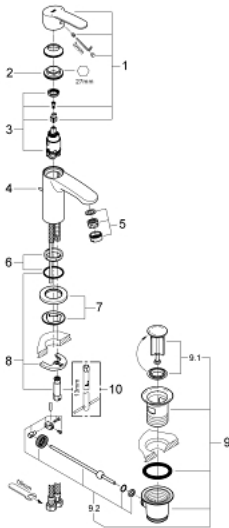

23 037 002 EUROSTYLE COSMOPOLITAN SINGLE-LEVER BASIN MIXER S-SIZE

PRODUCT DESCRIPTION

- Colour: chrome
- single hole installation
- metal lever
- GROHE SilkMove 28 mm ceramic cartridge
- GROHE LongLife finish
- GROHE FastFixation installation system with centering support
- mousseur
- pop-up waste set 1 1/4"
- flexible connection hoses

23 037 002 **EUROSTYLE COSMOPOLITAN SINGLE-LEVER BASIN MIXER**
S-SIZE

SELECT SPARE PART: , January 2012 – now

- 1: Lever (Spare part-nr. 46749000)
- 2: Fitting ring (Spare part-nr. 46715000)
- 3: Cartridge (Spare part-nr. 46580000)
- 4: Pop-up rod (Spare part-nr. 46739000)
- 5: Mousseur (Spare part-nr. 13929000)
- 6: Center ring (Spare part-nr. 46719000)
- 7: Base plate (Spare part-nr. 48165000)
- 8: Shank mounting kit (Spare part-nr. 46671000)
- 9: Pop-up waste set 1 1/4" (Spare part-nr. 28910000)
- 9.1: Plug (Spare part-nr. 07182000)
- 9.2: Eccentric rod (Spare part-nr. 07052000)
- 10: Mounting wrench (Spare part-nr. 19017000)*