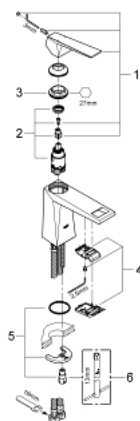

23 033 DC0 **ALLURE BRILLIANT SINGLE-LEVER BASIN MIXER 1/2"**
M-SIZE

PRODUCT DESCRIPTION

- Colour: Supersteel
- single hole installation
- GROHE SilkMove 28 mm ceramic cartridge
- temperature limiter
- GROHE LongLife finish
- GROHE EcoJoy 5.0 l/min. flow limiter
- GROHE FastFixation installation system
- spout with integrated mousseur
- smooth body
- flexible connection hoses
- min. recommended pressure 1.0 bar

23 033 DC0 **ALLURE BRILLIANT SINGLE-LEVER BASIN MIXER 1/2"**
M-SIZE

SELECT SPARE PART: , March 2018 – now

- 1: Lever (Spare part-nr. 46793DC0)
- 2: Cartridge (Spare part-nr. 46580000)
- 3: Fitting ring (Spare part-nr. 46715000)
- 4: Race (Spare part-nr. 46794DC0)
- 5: Shank mounting kit (Spare part-nr. 46249000)
- 6: Mounting wrench (Spare part-nr. 19017000)*