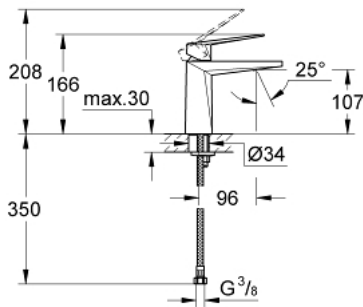

23 033 DC0 **ALLURE BRILLIANT SINGLE-LEVER BASIN MIXER 1/2"**
M-SIZE

PRODUCT DESCRIPTION

- Colour: Supersteel
- single hole installation
- GROHE SilkMove 28 mm ceramic cartridge
- temperature limiter
- GROHE LongLife finish
- GROHE EcoJoy 5.0 l/min. flow limiter
- GROHE FastFixation installation system
- spout with integrated mousseur
- smooth body
- flexible connection hoses
- min. recommended pressure 1.0 bar

23 033 DC0 **ALLURE BRILLIANT SINGLE-LEVER BASIN MIXER 1/2"**
M-SIZE

SELECT SPARE PART: , March 2018 – now

- 1: Lever (Spare part-nr. 46793DC0)
- 2: Cartridge (Spare part-nr. 46580000)
- 3: Fitting ring (Spare part-nr. 46715000)
- 4: Race (Spare part-nr. 46794DC0)
- 5: Shank mounting kit (Spare part-nr. 46249000)
- 6: Mounting wrench (Spare part-nr. 19017000)*