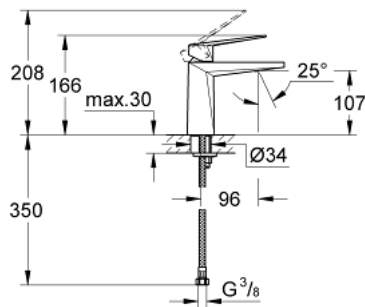

23 033 000 **ALLURE BRILLIANT SINGLE-LEVER BASIN MIXER 1/2"**
M-SIZE

PRODUCT DESCRIPTION

- Colour: chrome
- single hole installation
- GROHE SilkMove 28 mm ceramic cartridge
- temperature limiter
- GROHE LongLife finish
- GROHE EcoJoy 5.0 l/min. flow limiter
- GROHE FastFixation installation system
- spout with integrated mousseur
- smooth body
- flexible connection hoses
- min. recommended pressure 1.0 bar

23 033 000 **ALLURE BRILLIANT SINGLE-LEVER BASIN MIXER 1/2"**
M-SIZE

SELECT SPARE PART: , August 2010 – now

- 1: Lever (Spare part-nr. 46793000)
- 2: Cartridge (Spare part-nr. 46580000)
- 3: Fitting ring (Spare part-nr. 46715000)
- 4: Race (Spare part-nr. 46794000)
- 5: Shank mounting kit (Spare part-nr. 46249000)
- 6: Mounting wrench (Spare part-nr. 19017000)*