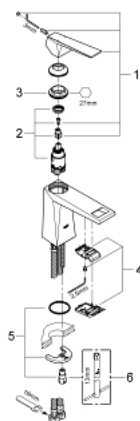

23 033 000 **ALLURE BRILLIANT SINGLE-LEVER BASIN MIXER 1/2"**
M-SIZE

PRODUCT DESCRIPTION

- Colour: chrome
- single hole installation
- GROHE SilkMove 28 mm ceramic cartridge
- temperature limiter
- GROHE LongLife finish
- GROHE EcoJoy 5.0 l/min. flow limiter
- GROHE FastFixation installation system
- spout with integrated mousseur
- smooth body
- flexible connection hoses
- min. recommended pressure 1.0 bar

23 033 000 **ALLURE BRILLIANT SINGLE-LEVER BASIN MIXER 1/2"**
M-SIZE

SELECT SPARE PART: , August 2010 – now

- 1: Lever (Spare part-nr. 46793000)
- 2: Cartridge (Spare part-nr. 46580000)
- 3: Fitting ring (Spare part-nr. 46715000)
- 4: Race (Spare part-nr. 46794000)
- 5: Shank mounting kit (Spare part-nr. 46249000)
- 6: Mounting wrench (Spare part-nr. 19017000)*