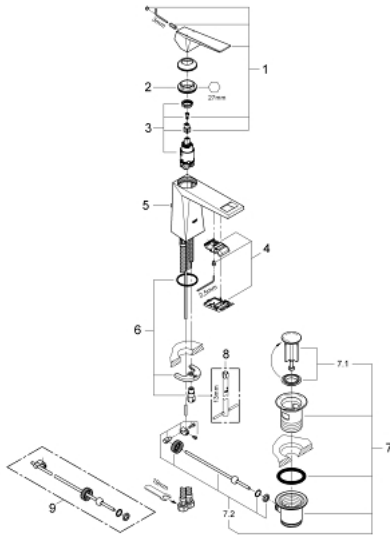

23 029 000 ALLURE BRILLIANT SINGLE-LEVER BASIN MIXER 1/2" M-SIZE

PRODUCT DESCRIPTION

- Colour: chrome
- single hole installation
- GROHE SilkMove 28 mm ceramic cartridge
- temperature limiter
- GROHE LongLife finish
- GROHE EcoJoy 5.0 l/min. flow limiter
- GROHE FastFixation installation system
- spout with integrated mousseur
- pop-up waste set 1 1/4"
- flexible connection hoses
- recommended pressure 1.0 - 5.0 bar
- min. recommended pressure 1.0 bar

23 029 000 **ALLURE BRILLIANT SINGLE-LEVER BASIN MIXER 1/2"**
M-SIZE

SELECT SPARE PART: , August 2010 – now

- 1: Lever (Spare part-nr. 46793000)
 - 2: Fitting ring (Spare part-nr. 46715000)
 - 3: Cartridge (Spare part-nr. 46580000)
 - 4: Race (Spare part-nr. 46794000)
 - 5: Pop-up rod (Spare part-nr. 46787000)
 - 6: Shank mounting kit (Spare part-nr. 46249000)
 - 7: Pop-up waste set 1 1/4" (Spare part-nr. 28910000)
 - 7.1: Plug (Spare part-nr. 07182000)
 - 7.2: Eccentric rod (Spare part-nr. 07052000)
 - 8: Mounting wrench (Spare part-nr. 19017000)*
 - 9: Eccentric rod (Spare part-nr. 07341000)*
- * Optional accessories