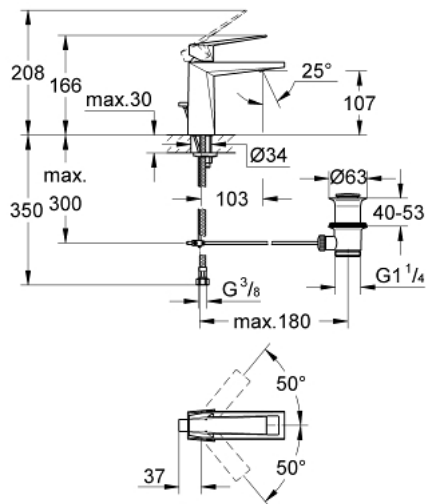

23 029 000 ALLURE BRILLIANT SINGLE-LEVER BASIN MIXER 1/2" M-SIZE

PRODUCT DESCRIPTION

- Colour: chrome
- single hole installation
- GROHE SilkMove 28 mm ceramic cartridge
- temperature limiter
- GROHE LongLife finish
- GROHE EcoJoy 5.0 l/min. flow limiter
- GROHE FastFixation installation system
- spout with integrated mousseur
- pop-up waste set 1 1/4"
- flexible connection hoses
- recommended pressure 1.0 - 5.0 bar
- min. recommended pressure 1.0 bar

23 029 000 **ALLURE BRILLIANT SINGLE-LEVER BASIN MIXER 1/2"**
M-SIZE

SELECT SPARE PART: , August 2010 – now

- 1: Lever (Spare part-nr. 46793000)
 - 2: Fitting ring (Spare part-nr. 46715000)
 - 3: Cartridge (Spare part-nr. 46580000)
 - 4: Race (Spare part-nr. 46794000)
 - 5: Pop-up rod (Spare part-nr. 46787000)
 - 6: Shank mounting kit (Spare part-nr. 46249000)
 - 7: Pop-up waste set 1 1/4" (Spare part-nr. 28910000)
 - 7.1: Plug (Spare part-nr. 07182000)
 - 7.2: Eccentric rod (Spare part-nr. 07052000)
 - 8: Mounting wrench (Spare part-nr. 19017000)*
 - 9: Eccentric rod (Spare part-nr. 07341000)*
- * Optional accessories