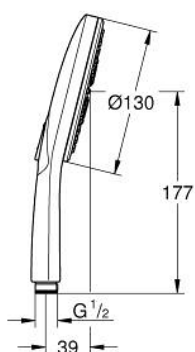

22 127 KF0 RAINSHOWER SMARTACTIVE 130 HAND SHOWER 3 SPRAYS

PRODUCT DESCRIPTION

- Colour: phantom black
- spray plate phantom black
- spray patterns: Rain, Jet, ActiveMassage
- GROHE EcoJoy 9.5 l/min flow limiter
- GROHE DreamSpray - perfect spray pattern
- GROHE SmartTip showering spray selection via push of a ring
- GROHE SpeedClean - effortless limescale removal
- Inner WaterGuide - inner insulation for surface protection
- universal mounting system, fitting all standard shower hoses
- suitable for instantaneous heater

22 127 KF0 RAINSHOWER SMARTACTIVE 130 HAND SHOWER 3 SPRAYS

SELECT SPARE PART: , March 2022 – now

1: Dirt strainer (Spare part-nr. 0700200M)