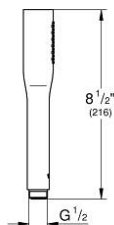

22 126 KF0 EUPHORIA COSMOPOLITAN STICK HAND SHOWER 1 SPRAY

PRODUCT DESCRIPTION

- Colour: phantom black
- spray pattern: Standard spray
- maximum flow rate (at 3 bar): 8.2 l/min
- GROHE EcoJoy - less water, perfect flow
- GROHE SpeedClean - effortless limescale removal
- Inner WaterGuide - inner insulation for surface protection
- universal mounting system, fitting all standard shower hoses
- suitable for instantaneous heater
- min. recommended pressure 1.0 bar

22 126 KF0 EUPHORIA COSMOPOLITAN STICK HAND SHOWER 1 SPRAY

SELECT SPARE PART: , March 2022 – now

1: Dirt strainer (Spare part-nr. 0700200M)