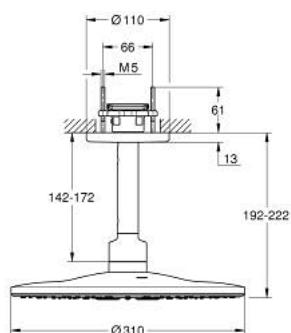

## 22 124 KF0 RAINSHOWER SMARTACTIVE 310 HEAD SHOWER SET CEILING 142 MM, 2 SPRAYS

### PRODUCT DESCRIPTION

- Colour: phantom black
- consisting of:
  - head shower Rainshower SmartActive 310
  - spray patterns: GROHE PureRain, ActiveRain
  - 142 mm ceiling shower arm
- GROHE DreamSpray - perfect spray pattern
- GROHE SpeedClean - effortless limescale removal
- Inner WaterGuide - inner insulation for surface protection
- requires rough-in set 26 483 or 26 484 - to be ordered separately