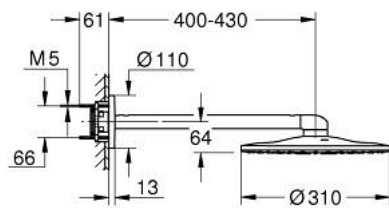

22 123 KF0 RAINSHOWER SMARTACTIVE 310 HEAD SHOWER SET 430 MM, 2 SPRAYS

PRODUCT DESCRIPTION

- Colour: phantom black
- consisting of:
 - head shower Rainshower SmartActive 310
 - spray patterns: GROHE PureRain, ActiveRain
 - horizontal 430 mm shower arm
 - GROHE DreamSpray - perfect spray pattern
 - GROHE SpeedClean - effortless limescale removal
 - Inner WaterGuide - inner insulation for surface protection
- requires rough-in set 26 483 or 26 484 - to be ordered separately