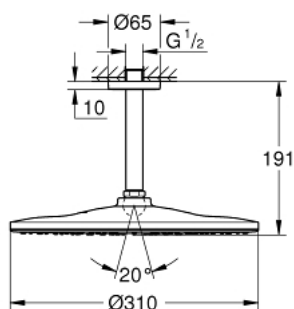

22 122 KF0 RAINSHOWER MONO 310 HEAD SHOWER SET CEILING 142 MM, 1 SPRAY

PRODUCT DESCRIPTION

- Colour: phantom black
- consisting of:
 - head shower Rainshower 310, spray plate phantom black
 - spray pattern: GROHE PureRain
 - Rainshower shower arm ceiling 142 mm
 - GROHE EcoJoy 9.5 l/min flow limiter
 - GROHE DreamSpray - perfect spray pattern
 - GROHE SpeedClean - effortless limescale removal
 - Inner WaterGuide - inner insulation for surface protection
- suitable for instantaneous heater

22 122 KF0 RAINSHOWER MONO 310 HEAD SHOWER SET CEILING 142 MM, 1 SPRAY

SELECT SPARE PART: , March 2022 – now

- 1: escutcheon (Spare part-nr. 11741KF0)
- 2: Fibre seal dia. 12x2 mm (Spare part-nr. 0138900M)
- 3: Dirt strainer (Spare part-nr. 48007000)