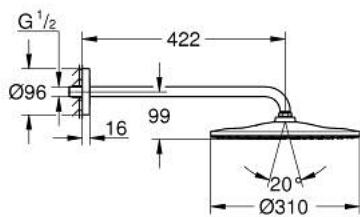

22 121 KF0 RAINSHOWER MONO 310 HEAD SHOWER SET 422 MM, 1 SPRAY

PRODUCT DESCRIPTION

- Colour: phantom black
- consisting of:
 - head shower Rainshower 310, spray plate phantom black
 - spray pattern: GROHE PureRain
 - shower arm 422 mm
 - GROHE EcoJoy 9.5 l/min flow limiter
 - GROHE DreamSpray - perfect spray pattern
 - GROHE SpeedClean - effortless limescale removal
 - Inner WaterGuide - inner insulation for surface protection
- suitable for instantaneous heater

22 121 KF0 RAINSHOWER MONO 310 HEAD SHOWER SET 422 MM, 1 SPRAY

SELECT SPARE PART: , March 2022 – now

1: Fibre seal dia. 12x2 mm (Spare part-nr. 0138900M)

2: Dirt strainer (Spare part-nr. 48007000)