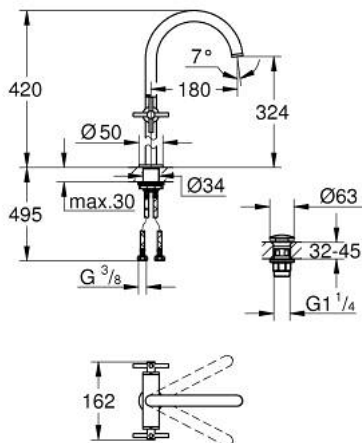

## 21 149 GL0 ATRIO SINGLE-HOLE BASIN MIXER XL-SIZE

### PRODUCT DESCRIPTION

- Colour: cool sunrise
- for free-standing basins
- ceramic headparts 1/2", 90°
- GROHE LongLife finish
- GROHE EcoJoy - less water, perfect flow
- maximum flow rate (at 3 bar): 5 l/min
- rapid installation system
- swivel tubular spout with mousseur and stop limiter
- adjustable swivel area 0° / 150° / 360°
- Push-open waste set 1 1/4"
- flexible connection hoses
- with cross handles
- Two different sets of caps included. One set with "H" and "C" marking, one set without marking.

## 21 149 GL0 ATRIO SINGLE-HOLE BASIN MIXER XL-SIZE

**SELECT SPARE PART:** , October 2021 – now

- 1: Cross handles (Spare part-nr. 14215GL0)
- 2: Ceramic headpart, 1/2" (Spare part-nr. 45883000)
- 2.1: O-ring  $\varnothing 18.2 \times \varnothing 1.7$  (Spare part-nr. 0392400M)
- 3: Ceramic headpart, 1/2" (Spare part-nr. 45882000)
- 3.1: O-ring  $\varnothing 18.2 \times \varnothing 1.7$  (Spare part-nr. 0392400M)
- 4: Spout (Spare part-nr. 101281GL00)
- 4.1: Flow straightener (Spare part-nr. 48408000)
- 4.2: Safety ring (Spare part-nr. 4826600M)
- 4.3: Sealing washer (Spare part-nr. 0128500M)
- 5: Shank fastening assembly (Spare part-nr. 48384000)
- 6: Waste set with push-open plug (Spare part-nr. 65807GL0)