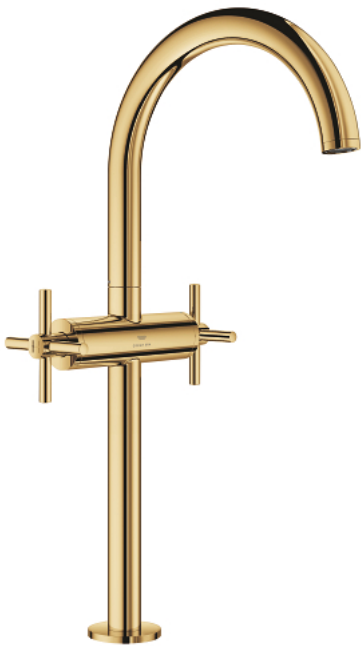

## 21 149 GL0 ATRIO SINGLE-HOLE BASIN MIXER XL-SIZE

### PRODUCT DESCRIPTION

- Colour: cool sunrise
- for free-standing basins
- ceramic headparts 1/2", 90°
- GROHE LongLife finish
- GROHE EcoJoy - less water, perfect flow
- maximum flow rate (at 3 bar): 5 l/min
- rapid installation system
- swivel tubular spout with mousseur and stop limiter
- adjustable swivel area 0° / 150° / 360°
- Push-open waste set 1 1/4"
- flexible connection hoses
- with cross handles
- Two different sets of caps included. One set with "H" and "C" marking, one set without marking.

## 21 149 GL0 ATRIO SINGLE-HOLE BASIN MIXER XL-SIZE

**SELECT SPARE PART:** , October 2021 – now

- 1: Cross handles (Spare part-nr. 14215GL0)
- 2: Ceramic headpart, 1/2" (Spare part-nr. 45883000)
- 2.1: O-ring  $\varnothing 18.2 \times \varnothing 1.7$  (Spare part-nr. 0392400M)
- 3: Ceramic headpart, 1/2" (Spare part-nr. 45882000)
- 3.1: O-ring  $\varnothing 18.2 \times \varnothing 1.7$  (Spare part-nr. 0392400M)
- 4: Spout (Spare part-nr. 101281GL00)
- 4.1: Flow straightener (Spare part-nr. 48408000)
- 4.2: Safety ring (Spare part-nr. 4826600M)
- 4.3: Sealing washer (Spare part-nr. 0128500M)
- 5: Shank fastening assembly (Spare part-nr. 48384000)
- 6: Waste set with push-open plug (Spare part-nr. 65807GL0)