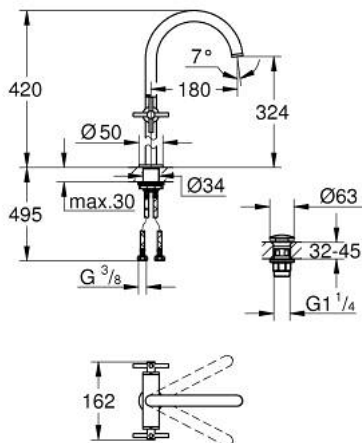

21 149 DA0 ATRIO SINGLE-HOLE BASIN MIXER XL-SIZE

PRODUCT DESCRIPTION

- Colour: warm sunset
- for free-standing basins
- ceramic headparts 1/2", 90°
- GROHE LongLife finish
- GROHE EcoJoy - less water, perfect flow
- maximum flow rate (at 3 bar): 5 l/min
- rapid installation system
- swivel tubular spout with mousseur and stop limiter
- adjustable swivel area 0° / 150° / 360°
- Push-open waste set 1 1/4"
- flexible connection hoses
- with cross handles
- Two different sets of caps included. One set with "H" and "C" marking, one set without marking.

21 149 DA0 ATRIO SINGLE-HOLE BASIN MIXER XL-SIZE

SELECT SPARE PART: , October 2021 – now

- 1: Cross handles (Spare part-nr. 14215DA0)
- 2: Ceramic headpart, 1/2" (Spare part-nr. 45883000)
- 2.1: O-ring $\varnothing 18.2 \times \varnothing 1.7$ (Spare part-nr. 0392400M)
- 3: Ceramic headpart, 1/2" (Spare part-nr. 45882000)
- 3.1: O-ring $\varnothing 18.2 \times \varnothing 1.7$ (Spare part-nr. 0392400M)
- 4: Spout (Spare part-nr. 101281DA00)
- 4.1: Flow straightener (Spare part-nr. 48408000)
- 4.2: Safety ring (Spare part-nr. 4826600M)
- 4.3: Sealing washer (Spare part-nr. 0128500M)
- 5: Shank fastening assembly (Spare part-nr. 48384000)
- 6: Waste set with push-open plug (Spare part-nr. 65807DA0)