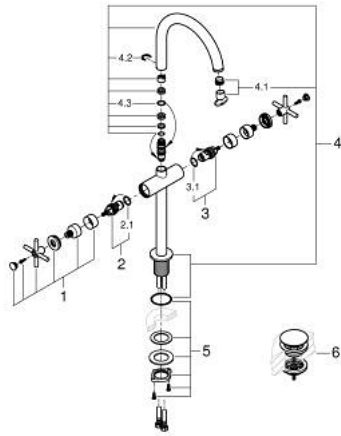

21 149 DA0 ATRIO SINGLE-HOLE BASIN MIXER XL-SIZE

PRODUCT DESCRIPTION

- Colour: warm sunset
- for free-standing basins
- ceramic headparts 1/2", 90°
- GROHE LongLife finish
- GROHE EcoJoy - less water, perfect flow
- maximum flow rate (at 3 bar): 5 l/min
- rapid installation system
- swivel tubular spout with mousseur and stop limiter
- adjustable swivel area 0° / 150° / 360°
- Push-open waste set 1 1/4"
- flexible connection hoses
- with cross handles
- Two different sets of caps included. One set with "H" and "C" marking, one set without marking.

21 149 DA0 ATRIO SINGLE-HOLE BASIN MIXER XL-SIZE

SELECT SPARE PART: , October 2021 – now

- 1: Cross handles (Spare part-nr. 14215DA0)
- 2: Ceramic headpart, 1/2" (Spare part-nr. 45883000)
- 2.1: O-ring $\varnothing 18.2 \times \varnothing 1.7$ (Spare part-nr. 0392400M)
- 3: Ceramic headpart, 1/2" (Spare part-nr. 45882000)
- 3.1: O-ring $\varnothing 18.2 \times \varnothing 1.7$ (Spare part-nr. 0392400M)
- 4: Spout (Spare part-nr. 101281DA00)
- 4.1: Flow straightener (Spare part-nr. 48408000)
- 4.2: Safety ring (Spare part-nr. 4826600M)
- 4.3: Sealing washer (Spare part-nr. 0128500M)
- 5: Shank fastening assembly (Spare part-nr. 48384000)
- 6: Waste set with push-open plug (Spare part-nr. 65807DA0)