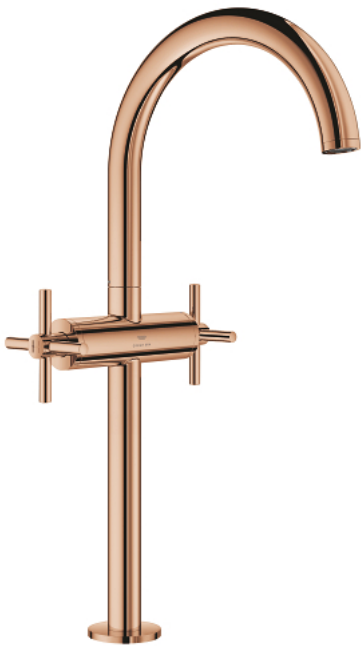

21 149 DA0 ATRIO SINGLE-HOLE BASIN MIXER XL-SIZE

PRODUCT DESCRIPTION

- Colour: warm sunset
- for free-standing basins
- ceramic headparts 1/2", 90°
- GROHE LongLife finish
- GROHE EcoJoy - less water, perfect flow
- maximum flow rate (at 3 bar): 5 l/min
- rapid installation system
- swivel tubular spout with mousseur and stop limiter
- adjustable swivel area 0° / 150° / 360°
- Push-open waste set 1 1/4"
- flexible connection hoses
- with cross handles
- Two different sets of caps included. One set with "H" and "C" marking, one set without marking.

21 149 DA0 ATRIO SINGLE-HOLE BASIN MIXER XL-SIZE

SELECT SPARE PART: , October 2021 – now

- 1: Cross handles (Spare part-nr. 14215DA0)
- 2: Ceramic headpart, 1/2" (Spare part-nr. 45883000)
- 2.1: O-ring $\varnothing 18.2 \times \varnothing 1.7$ (Spare part-nr. 0392400M)
- 3: Ceramic headpart, 1/2" (Spare part-nr. 45882000)
- 3.1: O-ring $\varnothing 18.2 \times \varnothing 1.7$ (Spare part-nr. 0392400M)
- 4: Spout (Spare part-nr. 101281DA00)
- 4.1: Flow straightener (Spare part-nr. 48408000)
- 4.2: Safety ring (Spare part-nr. 4826600M)
- 4.3: Sealing washer (Spare part-nr. 0128500M)
- 5: Shank fastening assembly (Spare part-nr. 48384000)
- 6: Waste set with push-open plug (Spare part-nr. 65807DA0)