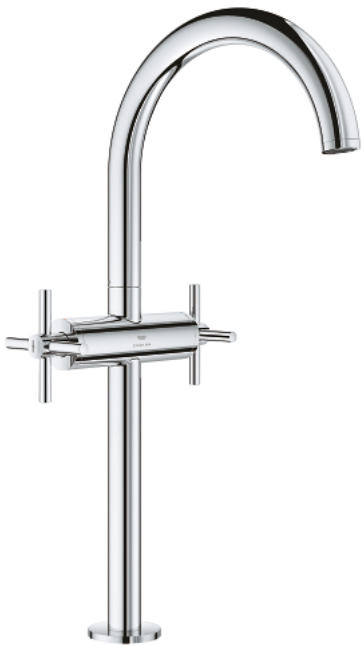

21 149 000 ATRIO SINGLE-HOLE BASIN MIXER XL-SIZE

PRODUCT DESCRIPTION

- Colour: chrome
- for free-standing basins
- ceramic headparts 1/2", 90°
- GROHE LongLife finish
- GROHE EcoJoy - less water, perfect flow
- maximum flow rate (at 3 bar): 5 l/min
- rapid installation system
- swivel tubular spout with mousseur and stop limiter
- adjustable swivel area 0° / 150° / 360°
- Push-open waste set 1 1/4"
- flexible connection hoses
- with cross handles
- Two different sets of caps included. One set with "H" and "C" marking, one set without marking.

21 149 000 ATRIO SINGLE-HOLE BASIN MIXER XL-SIZE

SELECT SPARE PART: , October 2021 – now

- 1: Cross handles (Spare part-nr. 14215000)
- 2: Ceramic headpart, 1/2" (Spare part-nr. 45883000)
- 2.1: O-ring $\varnothing 18.2 \times \varnothing 1.7$ (Spare part-nr. 0392400M)
- 3: Ceramic headpart, 1/2" (Spare part-nr. 45882000)
- 3.1: O-ring $\varnothing 18.2 \times \varnothing 1.7$ (Spare part-nr. 0392400M)
- 4: Spout (Spare part-nr. 1012810000)
- 4.1: Flow straightener (Spare part-nr. 48408000)
- 4.2: Safety ring (Spare part-nr. 4826600M)
- 4.3: Sealing washer (Spare part-nr. 0128500M)
- 5: Shank fastening assembly (Spare part-nr. 48384000)
- 6: Waste set with push-open plug (Spare part-nr. 65807000)