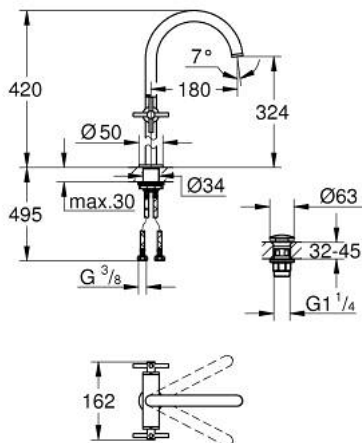

21 149 000 ATRIO SINGLE-HOLE BASIN MIXER XL-SIZE

PRODUCT DESCRIPTION

- Colour: chrome
- for free-standing basins
- ceramic headparts 1/2", 90°
- GROHE LongLife finish
- GROHE EcoJoy - less water, perfect flow
- maximum flow rate (at 3 bar): 5 l/min
- rapid installation system
- swivel tubular spout with mousseur and stop limiter
- adjustable swivel area 0° / 150° / 360°
- Push-open waste set 1 1/4"
- flexible connection hoses
- with cross handles
- Two different sets of caps included. One set with "H" and "C" marking, one set without marking.

21 149 000 ATRIO SINGLE-HOLE BASIN MIXER XL-SIZE

SELECT SPARE PART: , October 2021 – now

- 1: Cross handles (Spare part-nr. 14215000)
- 2: Ceramic headpart, 1/2" (Spare part-nr. 45883000)
- 2.1: O-ring $\varnothing 18.2 \times \varnothing 1.7$ (Spare part-nr. 0392400M)
- 3: Ceramic headpart, 1/2" (Spare part-nr. 45882000)
- 3.1: O-ring $\varnothing 18.2 \times \varnothing 1.7$ (Spare part-nr. 0392400M)
- 4: Spout (Spare part-nr. 1012810000)
- 4.1: Flow straightener (Spare part-nr. 48408000)
- 4.2: Safety ring (Spare part-nr. 4826600M)
- 4.3: Sealing washer (Spare part-nr. 0128500M)
- 5: Shank fastening assembly (Spare part-nr. 48384000)
- 6: Waste set with push-open plug (Spare part-nr. 65807000)