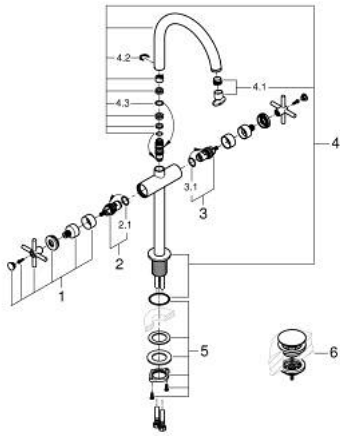

21 149 000 ATRIO SINGLE-HOLE BASIN MIXER XL-SIZE

PRODUCT DESCRIPTION

- Colour: chrome
- for free-standing basins
- ceramic headparts 1/2", 90°
- GROHE LongLife finish
- GROHE EcoJoy - less water, perfect flow
- maximum flow rate (at 3 bar): 5 l/min
- rapid installation system
- swivel tubular spout with mousseur and stop limiter
- adjustable swivel area 0° / 150° / 360°
- Push-open waste set 1 1/4"
- flexible connection hoses
- with cross handles
- Two different sets of caps included. One set with "H" and "C" marking, one set without marking.

21 149 000 ATRIO SINGLE-HOLE BASIN MIXER XL-SIZE

SELECT SPARE PART: , October 2021 – now

- 1: Cross handles (Spare part-nr. 14215000)
- 2: Ceramic headpart, 1/2" (Spare part-nr. 45883000)
- 2.1: O-ring $\varnothing 18.2 \times \varnothing 1.7$ (Spare part-nr. 0392400M)
- 3: Ceramic headpart, 1/2" (Spare part-nr. 45882000)
- 3.1: O-ring $\varnothing 18.2 \times \varnothing 1.7$ (Spare part-nr. 0392400M)
- 4: Spout (Spare part-nr. 1012810000)
- 4.1: Flow straightener (Spare part-nr. 48408000)
- 4.2: Safety ring (Spare part-nr. 4826600M)
- 4.3: Sealing washer (Spare part-nr. 0128500M)
- 5: Shank fastening assembly (Spare part-nr. 48384000)
- 6: Waste set with push-open plug (Spare part-nr. 65807000)