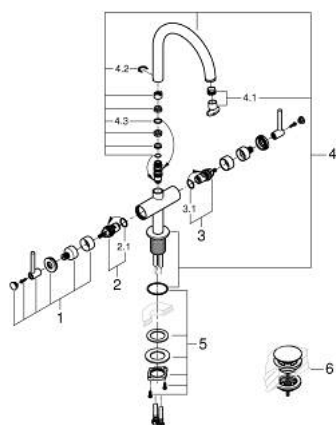

21 145 GL0 ATRIO SINGLE-HOLE BASIN MIXER L-SIZE

PRODUCT DESCRIPTION

- Colour: cool sunrise
- ceramic headparts 1/2", 90°
- GROHE LongLife finish
- GROHE EcoJoy - less water, perfect flow
- maximum flow rate (at 3 bar): 5 l/min
- rapid installation system
- swivel tubular spout with mousseur and stop limiter
- adjustable swivel area 0° / 150° / 360°
- Push-open waste set 1 1/4"
- flexible connection hoses
- with lever handles
- Two different sets of caps included. One set with "H" and "C" marking, one set without marking.

21 145 GL0 ATRIO SINGLE-HOLE BASIN MIXER L-SIZE

SELECT SPARE PART: , October 2021 – now

- 1: Lever handles (Spare part-nr. 14216GL0)
- 2: Ceramic headpart, 1/2" (Spare part-nr. 45883000)
- 2.1: O-ring $\varnothing 18.2 \times \varnothing 1.7$ (Spare part-nr. 0392400M)
- 3: Ceramic headpart, 1/2" (Spare part-nr. 45882000)
- 3.1: O-ring $\varnothing 18.2 \times \varnothing 1.7$ (Spare part-nr. 0392400M)
- 4: Spout (Spare part-nr. 101280GL00)
- 4.1: Flow straightener (Spare part-nr. 48408000)
- 4.2: Safety ring (Spare part-nr. 4826600M)
- 4.3: Sealing washer (Spare part-nr. 0128500M)
- 5: Shank fastening assembly (Spare part-nr. 48384000)
- 6: Waste set with push-open plug (Spare part-nr. 65807GL0)