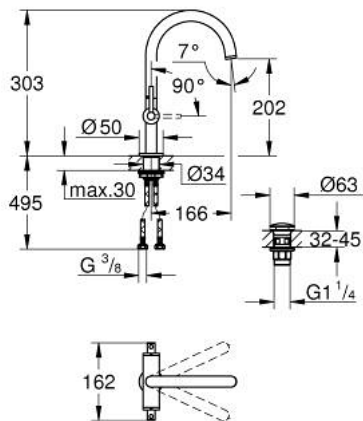

21 145 GL0 ATRIO SINGLE-HOLE BASIN MIXER L-SIZE

PRODUCT DESCRIPTION

- Colour: cool sunrise
- ceramic headparts 1/2", 90°
- GROHE LongLife finish
- GROHE EcoJoy - less water, perfect flow
- maximum flow rate (at 3 bar): 5 l/min
- rapid installation system
- swivel tubular spout with mousseur and stop limiter
- adjustable swivel area 0° / 150° / 360°
- Push-open waste set 1 1/4"
- flexible connection hoses
- with lever handles
- Two different sets of caps included. One set with "H" and "C" marking, one set without marking.

21 145 GL0 ATRIO SINGLE-HOLE BASIN MIXER L-SIZE

SELECT SPARE PART: , October 2021 – now

- 1: Lever handles (Spare part-nr. 14216GL0)
- 2: Ceramic headpart, 1/2" (Spare part-nr. 45883000)
- 2.1: O-ring $\varnothing 18.2 \times \varnothing 1.7$ (Spare part-nr. 0392400M)
- 3: Ceramic headpart, 1/2" (Spare part-nr. 45882000)
- 3.1: O-ring $\varnothing 18.2 \times \varnothing 1.7$ (Spare part-nr. 0392400M)
- 4: Spout (Spare part-nr. 101280GL00)
- 4.1: Flow straightener (Spare part-nr. 48408000)
- 4.2: Safety ring (Spare part-nr. 4826600M)
- 4.3: Sealing washer (Spare part-nr. 0128500M)
- 5: Shank fastening assembly (Spare part-nr. 48384000)
- 6: Waste set with push-open plug (Spare part-nr. 65807GL0)