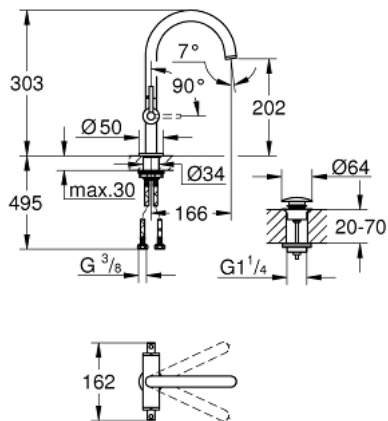

## 21 145 DC0 ATRIO SINGLE-HOLE BASIN MIXER L-SIZE

### PRODUCT DESCRIPTION

- Colour: Supersteel
- ceramic headparts 1/2", 90°
- GROHE LongLife finish
- GROHE EcoJoy - less water, perfect flow
- maximum flow rate (at 3 bar): 5 l/min
- rapid installation system
- swivel tubular spout with mousseur and stop limiter
- adjustable swivel area 0° / 150° / 360°
- Push-open waste set 1 1/4"
- flexible connection hoses
- with lever handles
- Two different sets of caps included. One set with "H" and "C" marking, one set without marking.

## 21 145 DC0 ATRIO SINGLE-HOLE BASIN MIXER L-SIZE

**SELECT SPARE PART:** , October 2021 – now

- 1: Lever handles (Spare part-nr. 14216DC0)
- 2: Ceramic headpart, 1/2" (Spare part-nr. 45883000)
- 2.1: O-ring  $\varnothing 18.2 \times \varnothing 1.7$  (Spare part-nr. 0392400M)
- 3: Ceramic headpart, 1/2" (Spare part-nr. 45882000)
- 3.1: O-ring  $\varnothing 18.2 \times \varnothing 1.7$  (Spare part-nr. 0392400M)
- 4: Spout (Spare part-nr. 101280DC00)
- 4.1: Flow straightener (Spare part-nr. 48408000)
- 4.2: Safety ring (Spare part-nr. 4826600M)
- 4.3: Sealing washer (Spare part-nr. 0128500M)
- 5: Shank fastening assembly (Spare part-nr. 48384000)
- 6: Waste set with push-open plug (Spare part-nr. 65807DC0)