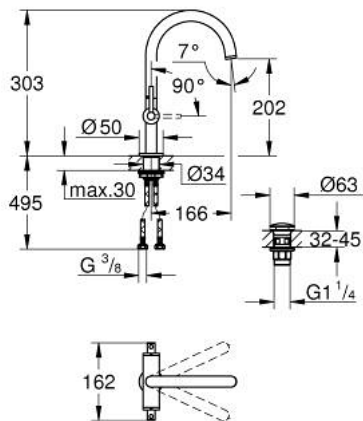

21 145 DA0 ATRIO SINGLE-HOLE BASIN MIXER L-SIZE

PRODUCT DESCRIPTION

- Colour: warm sunset
- ceramic headparts 1/2", 90°
- GROHE LongLife finish
- GROHE EcoJoy - less water, perfect flow
- maximum flow rate (at 3 bar): 5 l/min
- rapid installation system
- swivel tubular spout with mousseur and stop limiter
- adjustable swivel area 0° / 150° / 360°
- Push-open waste set 1 1/4"
- flexible connection hoses
- with lever handles
- Two different sets of caps included. One set with "H" and "C" marking, one set without marking.

21 145 DA0 ATRIO SINGLE-HOLE BASIN MIXER L-SIZE

SELECT SPARE PART: , October 2021 – now

- 1: Lever handles (Spare part-nr. 14216DA0)
- 2: Ceramic headpart, 1/2" (Spare part-nr. 45883000)
- 2.1: O-ring $\varnothing 18.2 \times \varnothing 1.7$ (Spare part-nr. 0392400M)
- 3: Ceramic headpart, 1/2" (Spare part-nr. 45882000)
- 3.1: O-ring $\varnothing 18.2 \times \varnothing 1.7$ (Spare part-nr. 0392400M)
- 4: Spout (Spare part-nr. 101280DA00)
- 4.1: Flow straightener (Spare part-nr. 48408000)
- 4.2: Safety ring (Spare part-nr. 4826600M)
- 4.3: Sealing washer (Spare part-nr. 0128500M)
- 5: Shank fastening assembly (Spare part-nr. 48384000)
- 6: Waste set with push-open plug (Spare part-nr. 65807DA0)