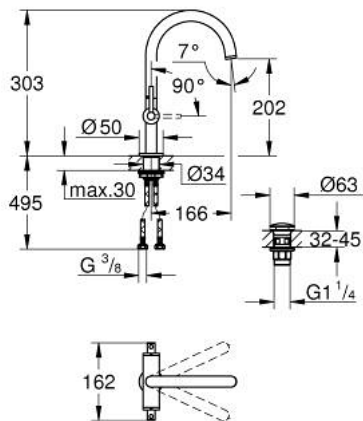

21 145 AL0 ATRIO SINGLE-HOLE BASIN MIXER L-SIZE

PRODUCT DESCRIPTION

- Colour: brushed hard graphite
- ceramic headparts 1/2", 90°
- GROHE LongLife finish
- GROHE EcoJoy - less water, perfect flow
- maximum flow rate (at 3 bar): 5 l/min
- rapid installation system
- swivel tubular spout with mousseur and stop limiter
- adjustable swivel area 0° / 150° / 360°
- Push-open waste set 1 1/4"
- flexible connection hoses
- with lever handles
- Two different sets of caps included. One set with "H" and "C" marking, one set without marking.

21 145 AL0 ATRIO SINGLE-HOLE BASIN MIXER L-SIZE

SELECT SPARE PART: , October 2021 – now

- 1: Lever handles (Spare part-nr. 14216AL0)
- 2: Ceramic headpart, 1/2" (Spare part-nr. 45883000)
- 2.1: O-ring $\varnothing 18.2 \times \varnothing 1.7$ (Spare part-nr. 0392400M)
- 3: Ceramic headpart, 1/2" (Spare part-nr. 45882000)
- 3.1: O-ring $\varnothing 18.2 \times \varnothing 1.7$ (Spare part-nr. 0392400M)
- 4: Spout (Spare part-nr. 101280AL00)
- 4.1: Flow straightener (Spare part-nr. 48408000)
- 4.2: Safety ring (Spare part-nr. 4826600M)
- 4.3: Sealing washer (Spare part-nr. 0128500M)
- 5: Shank fastening assembly (Spare part-nr. 48384000)
- 6: Waste set with push-open plug (Spare part-nr. 65807AL0)