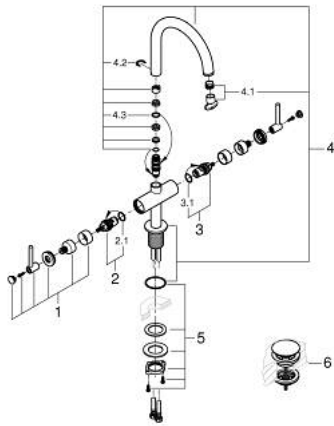

21 145 AL0 ATRIO SINGLE-HOLE BASIN MIXER L-SIZE

PRODUCT DESCRIPTION

- Colour: brushed hard graphite
- ceramic headparts 1/2", 90°
- GROHE LongLife finish
- GROHE EcoJoy - less water, perfect flow
- maximum flow rate (at 3 bar): 5 l/min
- rapid installation system
- swivel tubular spout with mousseur and stop limiter
- adjustable swivel area 0° / 150° / 360°
- Push-open waste set 1 1/4"
- flexible connection hoses
- with lever handles
- Two different sets of caps included. One set with "H" and "C" marking, one set without marking.

21 145 AL0 ATRIO SINGLE-HOLE BASIN MIXER L-SIZE

SELECT SPARE PART: , October 2021 – now

- 1: Lever handles (Spare part-nr. 14216AL0)
- 2: Ceramic headpart, 1/2" (Spare part-nr. 45883000)
- 2.1: O-ring $\varnothing 18.2 \times \varnothing 1.7$ (Spare part-nr. 0392400M)
- 3: Ceramic headpart, 1/2" (Spare part-nr. 45882000)
- 3.1: O-ring $\varnothing 18.2 \times \varnothing 1.7$ (Spare part-nr. 0392400M)
- 4: Spout (Spare part-nr. 101280AL00)
- 4.1: Flow straightener (Spare part-nr. 48408000)
- 4.2: Safety ring (Spare part-nr. 4826600M)
- 4.3: Sealing washer (Spare part-nr. 0128500M)
- 5: Shank fastening assembly (Spare part-nr. 48384000)
- 6: Waste set with push-open plug (Spare part-nr. 65807AL0)