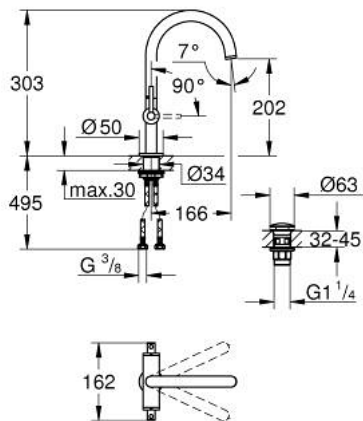

## 21 145 000 ATRIO SINGLE-HOLE BASIN MIXER L-SIZE

### PRODUCT DESCRIPTION

- Colour: chrome
- ceramic headparts 1/2", 90°
- GROHE EcoJoy - less water, perfect flow
- maximum flow rate (at 3 bar): 5 l/min
- rapid installation system
- swivel tubular spout with mousseur and stop limiter
- adjustable swivel area 0° / 150° / 360°
- Push-open waste set 1 1/4"
- flexible connection hoses
- with lever handles
- Two different sets of caps included. One set with "H" and "C" marking, one set without marking.

## 21 145 000 ATRIO SINGLE-HOLE BASIN MIXER L-SIZE

**SELECT SPARE PART:** , October 2021 – now

- 1: Lever handles (Spare part-nr. 14216000)
- 2: Ceramic headpart, 1/2" (Spare part-nr. 45883000)
- 2.1: O-ring  $\varnothing 18.2 \times \varnothing 1.7$  (Spare part-nr. 0392400M)
- 3: Ceramic headpart, 1/2" (Spare part-nr. 45882000)
- 3.1: O-ring  $\varnothing 18.2 \times \varnothing 1.7$  (Spare part-nr. 0392400M)
- 4: Spout (Spare part-nr. 1012800000)
- 4.1: Flow straightener (Spare part-nr. 48408000)
- 4.2: Safety ring (Spare part-nr. 4826600M)
- 4.3: Sealing washer (Spare part-nr. 0128500M)
- 5: Shank fastening assembly (Spare part-nr. 48384000)
- 6: Waste set with push-open plug (Spare part-nr. 65807000)