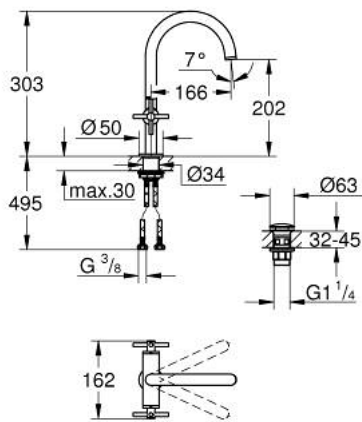

21 144 GL0 ATRIO SINGLE-HOLE BASIN MIXER L-SIZE

PRODUCT DESCRIPTION

- Colour: cool sunrise
- ceramic headparts 1/2", 90°
- GROHE LongLife finish
- GROHE EcoJoy - less water, perfect flow
- maximum flow rate (at 3 bar): 5 l/min
- rapid installation system
- swivel tubular spout with mousseur and stop limiter
- adjustable swivel area 0° / 150° / 360°
- Push-open waste set 1 1/4"
- flexible connection hoses
- with cross handles
- Two different sets of caps included. One set with "H" and "C" marking, one set without marking.

21 144 GL0 ATRIO SINGLE-HOLE BASIN MIXER L-SIZE

SELECT SPARE PART: , October 2021 – now

- 1: Cross handles (Spare part-nr. 14215GL0)
- 2: Ceramic headpart, 1/2" (Spare part-nr. 45883000)
- 2.1: O-ring $\varnothing 18.2 \times \varnothing 1.7$ (Spare part-nr. 0392400M)
- 3: Ceramic headpart, 1/2" (Spare part-nr. 45882000)
- 3.1: O-ring $\varnothing 18.2 \times \varnothing 1.7$ (Spare part-nr. 0392400M)
- 4: Spout (Spare part-nr. 101280GL00)
- 4.1: Flow straightener (Spare part-nr. 48408000)
- 4.2: Safety ring (Spare part-nr. 4826600M)
- 4.3: Sealing washer (Spare part-nr. 0128500M)
- 5: Shank fastening assembly (Spare part-nr. 48384000)
- 6: Waste set with push-open plug (Spare part-nr. 65807GL0)