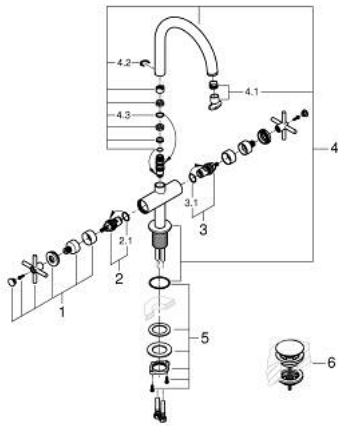

21 144 DC0 ATRIO SINGLE-HOLE BASIN MIXER L-SIZE

PRODUCT DESCRIPTION

- Colour: Supersteel
- ceramic headparts 1/2", 90°
- GROHE LongLife finish
- GROHE EcoJoy - less water, perfect flow
- maximum flow rate (at 3 bar): 5 l/min
- rapid installation system
- swivel tubular spout with mousseur and stop limiter
- adjustable swivel area 0° / 150° / 360°
- Push-open waste set 1 1/4"
- flexible connection hoses
- with cross handles
- Two different sets of caps included. One set with "H" and "C" marking, one set without marking.

21 144 DC0 ATRIO SINGLE-HOLE BASIN MIXER L-SIZE

SELECT SPARE PART: , October 2021 – now

- 1: Cross handles (Spare part-nr. 14215DC0)
- 2: Ceramic headpart, 1/2" (Spare part-nr. 45883000)
- 2.1: O-ring $\varnothing 18.2 \times \varnothing 1.7$ (Spare part-nr. 0392400M)
- 3: Ceramic headpart, 1/2" (Spare part-nr. 45882000)
- 3.1: O-ring $\varnothing 18.2 \times \varnothing 1.7$ (Spare part-nr. 0392400M)
- 4: Spout (Spare part-nr. 101280DC00)
- 4.1: Flow straightener (Spare part-nr. 48408000)
- 4.2: Safety ring (Spare part-nr. 4826600M)
- 4.3: Sealing washer (Spare part-nr. 0128500M)
- 5: Shank fastening assembly (Spare part-nr. 48384000)
- 6: Waste set with push-open plug (Spare part-nr. 65807DC0)