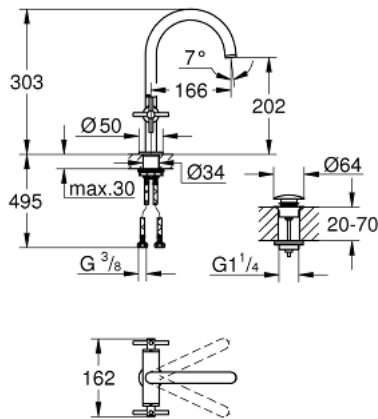

21 144 DC0 ATRIO SINGLE-HOLE BASIN MIXER L-SIZE

PRODUCT DESCRIPTION

- Colour: Supersteel
- ceramic headparts 1/2", 90°
- GROHE LongLife finish
- GROHE EcoJoy - less water, perfect flow
- maximum flow rate (at 3 bar): 5 l/min
- rapid installation system
- swivel tubular spout with mousseur and stop limiter
- adjustable swivel area 0° / 150° / 360°
- Push-open waste set 1 1/4"
- flexible connection hoses
- with cross handles
- Two different sets of caps included. One set with "H" and "C" marking, one set without marking.

21 144 DC0 ATRIO SINGLE-HOLE BASIN MIXER L-SIZE

SELECT SPARE PART: , October 2021 – now

- 1: Cross handles (Spare part-nr. 14215DC0)
- 2: Ceramic headpart, 1/2" (Spare part-nr. 45883000)
- 2.1: O-ring $\varnothing 18.2 \times \varnothing 1.7$ (Spare part-nr. 0392400M)
- 3: Ceramic headpart, 1/2" (Spare part-nr. 45882000)
- 3.1: O-ring $\varnothing 18.2 \times \varnothing 1.7$ (Spare part-nr. 0392400M)
- 4: Spout (Spare part-nr. 101280DC00)
- 4.1: Flow straightener (Spare part-nr. 48408000)
- 4.2: Safety ring (Spare part-nr. 4826600M)
- 4.3: Sealing washer (Spare part-nr. 0128500M)
- 5: Shank fastening assembly (Spare part-nr. 48384000)
- 6: Waste set with push-open plug (Spare part-nr. 65807DC0)