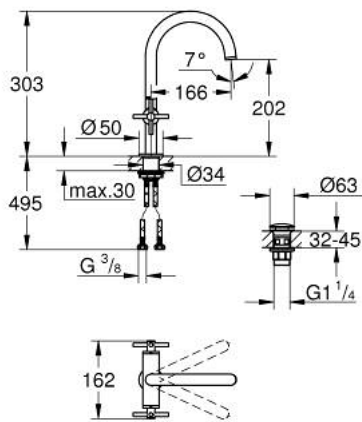

21 144 DA0 ATRIO SINGLE-HOLE BASIN MIXER L-SIZE

PRODUCT DESCRIPTION

- Colour: warm sunset
- ceramic headparts 1/2", 90°
- GROHE LongLife finish
- GROHE EcoJoy - less water, perfect flow
- maximum flow rate (at 3 bar): 5 l/min
- rapid installation system
- swivel tubular spout with mousseur and stop limiter
- adjustable swivel area 0° / 150° / 360°
- Push-open waste set 1 1/4"
- flexible connection hoses
- with cross handles
- Two different sets of caps included. One set with "H" and "C" marking, one set without marking.

21 144 DA0 ATRIO SINGLE-HOLE BASIN MIXER L-SIZE

SELECT SPARE PART: , October 2021 – now

- 1: Cross handles (Spare part-nr. 14215DA0)
- 2: Ceramic headpart, 1/2" (Spare part-nr. 45883000)
- 2.1: O-ring $\varnothing 18.2 \times \varnothing 1.7$ (Spare part-nr. 0392400M)
- 3: Ceramic headpart, 1/2" (Spare part-nr. 45882000)
- 3.1: O-ring $\varnothing 18.2 \times \varnothing 1.7$ (Spare part-nr. 0392400M)
- 4: Spout (Spare part-nr. 101280DA00)
- 4.1: Flow straightener (Spare part-nr. 48408000)
- 4.2: Safety ring (Spare part-nr. 4826600M)
- 4.3: Sealing washer (Spare part-nr. 0128500M)
- 5: Shank fastening assembly (Spare part-nr. 48384000)
- 6: Waste set with push-open plug (Spare part-nr. 65807DA0)