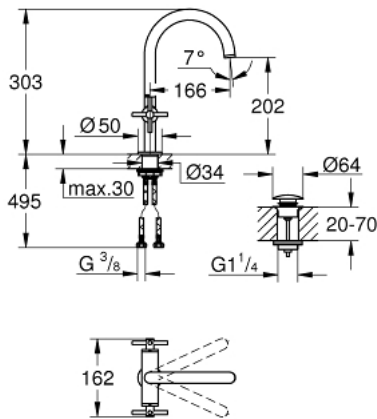

## 21 144 AL0 ATRIO SINGLE-HOLE BASIN MIXER L-SIZE

### PRODUCT DESCRIPTION

- Colour: brushed hard graphite
- ceramic headparts 1/2", 90°
- GROHE LongLife finish
- GROHE EcoJoy - less water, perfect flow
- maximum flow rate (at 3 bar): 5 l/min
- rapid installation system
- swivel tubular spout with mousseur and stop limiter
- adjustable swivel area 0° / 150° / 360°
- Push-open waste set 1 1/4"
- flexible connection hoses
- with cross handles
- Two different sets of caps included. One set with "H" and "C" marking, one set without marking.

### SELECT SPARE PART: , October 2021 – now

- 1: Cross handles (Spare part-nr. 14215AL0)
- 2: Ceramic headpart, 1/2" (Spare part-nr. 45883000)
- 2.1: O-ring  $\varnothing 18.2 \times \varnothing 1.7$  (Spare part-nr. 0392400M)
- 3: Ceramic headpart, 1/2" (Spare part-nr. 45882000)
- 3.1: O-ring  $\varnothing 18.2 \times \varnothing 1.7$  (Spare part-nr. 0392400M)
- 4: Spout (Spare part-nr. 101280AL00)
- 4.1: Flow straightener (Spare part-nr. 48408000)
- 4.2: Safety ring (Spare part-nr. 4826600M)
- 4.3: Sealing washer (Spare part-nr. 0128500M)
- 5: Shank fastening assembly (Spare part-nr. 48384000)
- 6: Waste set with push-open plug (Spare part-nr. 65807AL0)