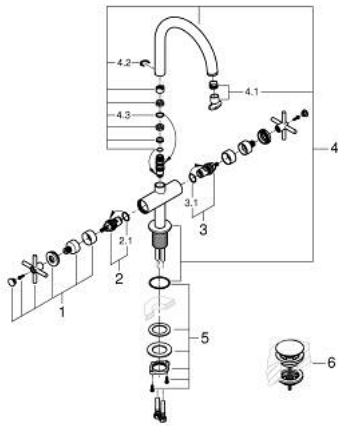

21 144 000 ATRIO SINGLE-HOLE BASIN MIXER L-SIZE

PRODUCT DESCRIPTION

- Colour: chrome
- ceramic headparts 1/2", 90°
- GROHE LongLife finish
- GROHE EcoJoy - less water, perfect flow
- maximum flow rate (at 3 bar): 5 l/min
- rapid installation system
- swivel tubular spout with mousseur and stop limiter
- adjustable swivel area 0° / 150° / 360°
- Push-open waste set 1 1/4"
- flexible connection hoses
- with cross handles
- Two different sets of caps included. One set with "H" and "C" marking, one set without marking.

21 144 000 ATRIO SINGLE-HOLE BASIN MIXER L-SIZE

SELECT SPARE PART: , October 2021 – now

- 1: Cross handles (Spare part-nr. 14215000)
- 2: Ceramic headpart, 1/2" (Spare part-nr. 45883000)
- 2.1: O-ring $\varnothing 18.2 \times \varnothing 1.7$ (Spare part-nr. 0392400M)
- 3: Ceramic headpart, 1/2" (Spare part-nr. 45882000)
- 3.1: O-ring $\varnothing 18.2 \times \varnothing 1.7$ (Spare part-nr. 0392400M)
- 4: Spout (Spare part-nr. 1012800000)
- 4.1: Flow straightener (Spare part-nr. 48408000)
- 4.2: Safety ring (Spare part-nr. 4826600M)
- 4.3: Sealing washer (Spare part-nr. 0128500M)
- 5: Shank fastening assembly (Spare part-nr. 48384000)
- 6: Waste set with push-open plug (Spare part-nr. 65807000)