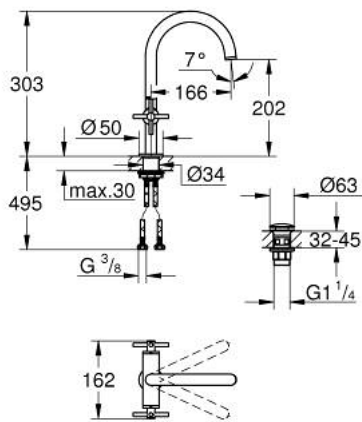

21 144 000 ATRIO SINGLE-HOLE BASIN MIXER L-SIZE

PRODUCT DESCRIPTION

- Colour: chrome
- ceramic headparts 1/2", 90°
- GROHE LongLife finish
- GROHE EcoJoy - less water, perfect flow
- maximum flow rate (at 3 bar): 5 l/min
- rapid installation system
- swivel tubular spout with mousseur and stop limiter
- adjustable swivel area 0° / 150° / 360°
- Push-open waste set 1 1/4"
- flexible connection hoses
- with cross handles
- Two different sets of caps included. One set with "H" and "C" marking, one set without marking.

21 144 000 ATRIO SINGLE-HOLE BASIN MIXER L-SIZE

SELECT SPARE PART: , October 2021 – now

- 1: Cross handles (Spare part-nr. 14215000)
- 2: Ceramic headpart, 1/2" (Spare part-nr. 45883000)
- 2.1: O-ring $\varnothing 18.2 \times \varnothing 1.7$ (Spare part-nr. 0392400M)
- 3: Ceramic headpart, 1/2" (Spare part-nr. 45882000)
- 3.1: O-ring $\varnothing 18.2 \times \varnothing 1.7$ (Spare part-nr. 0392400M)
- 4: Spout (Spare part-nr. 1012800000)
- 4.1: Flow straightener (Spare part-nr. 48408000)
- 4.2: Safety ring (Spare part-nr. 4826600M)
- 4.3: Sealing washer (Spare part-nr. 0128500M)
- 5: Shank fastening assembly (Spare part-nr. 48384000)
- 6: Waste set with push-open plug (Spare part-nr. 65807000)