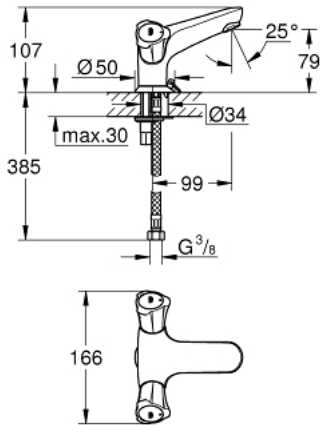

21 100 001 COSTA L SINGLE-HOLE BASIN MIXER

PRODUCT DESCRIPTION

- Colour: chrome
- metal handles
- heat-insulated
- screwable
- GROHE Long-Life headpart
- cast spout with mousseur
- chain ring
- flexible connection hoses
- GROHE LongLife finish

21 100 001 COSTA L SINGLE-HOLE BASIN MIXER

SELECT SPARE PART: , August 2016 – now

- 1: Handle (Spare part-nr. 45994000)
- 1.1: Repl. kit f.handle fastening (Spare part-nr. 0538600M)
- 2: Headpart 1/2" (Spare part-nr. 07146000)
- 2.1: O-ring $\varnothing 6 \times \varnothing 2$ (Spare part-nr. 0128300M)
- 2.2: O-ring $\varnothing 18.2 \times \varnothing 1.7$ (Spare part-nr. 0392400M)
- 2.3: Ball seal dia. 9x6.8 mm (Spare part-nr. 0529100M)
- 3: Mousseur (Spare part-nr. 13929000)
- 4: Escutcheon (Spare part-nr. 48005000)
- 5: Shank mounting kit (Spare part-nr. 46249000)
- 6: Connection hose (Spare part-nr. 46255000)
- 7: Screw for Costa/Avina products (Spare part-nr. 48013000)*
- 8: Mounting wrench (Spare part-nr. 19017000)*