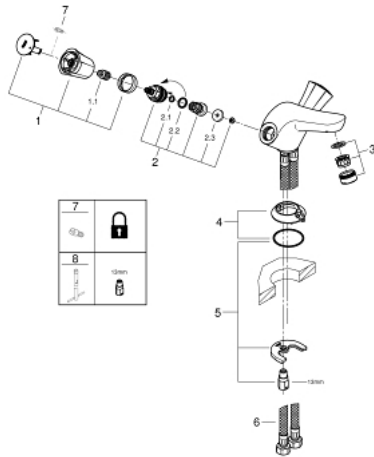

21 100 001 COSTA L SINGLE-HOLE BASIN MIXER

PRODUCT DESCRIPTION

- Colour: chrome
- metal handles
- heat-insulated
- screwable
- GROHE Long-Life headpart
- cast spout with mousseur
- chain ring
- flexible connection hoses
- GROHE LongLife finish

21 100 001 COSTA L SINGLE-HOLE BASIN MIXER

SELECT SPARE PART: , August 2016 – now

- 1: Handle (Spare part-nr. 45994000)
- 1.1: Repl. kit f.handle fastening (Spare part-nr. 0538600M)
- 2: Headpart 1/2" (Spare part-nr. 07146000)
- 2.1: O-ring $\varnothing 6 \times \varnothing 2$ (Spare part-nr. 0128300M)
- 2.2: O-ring $\varnothing 18.2 \times \varnothing 1.7$ (Spare part-nr. 0392400M)
- 2.3: Ball seal dia. 9x6.8 mm (Spare part-nr. 0529100M)
- 3: Mousseur (Spare part-nr. 13929000)
- 4: Escutcheon (Spare part-nr. 48005000)
- 5: Shank mounting kit (Spare part-nr. 46249000)
- 6: Connection hose (Spare part-nr. 46255000)
- 7: Screw for Costa/Avina products (Spare part-nr. 48013000)*
- 8: Mounting wrench (Spare part-nr. 19017000)*