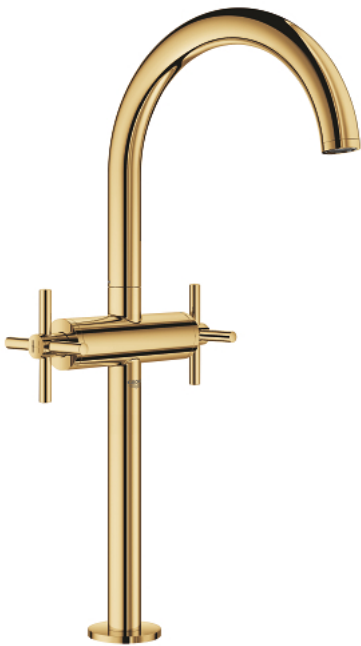

21 044 GL3 ATRIO SINGLE-HOLE BASIN MIXER XL-SIZE

PRODUCT DESCRIPTION

- Colour: cool sunrise
- for free-standing basins
- ceramic headparts 1/2", 90°
- GROHE LongLife finish
- GROHE EcoJoy 5.7 l/min laminar mousseur
- rapid installation system
- swivel tubular spout with mousseur and stop limiter
- Push-open waste set 1 1/4"
- flexible connection hoses
- with cross handles
- Two different sets of caps included. One set with "H" and "C" marking, one set without marking.