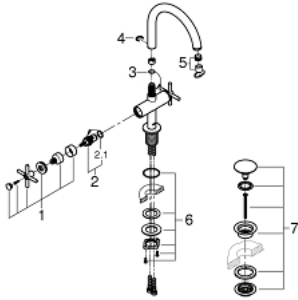

## 21 044 DC3 ATRIO SINGLE-HOLE BASIN MIXER XL-SIZE

### PRODUCT DESCRIPTION

- Colour: Supersteel
- for free-standing basins
- ceramic headparts 1/2", 90°
- GROHE LongLife finish
- GROHE EcoJoy 5.7 l/min laminar mousseur
- rapid installation system
- swivel tubular spout with mousseur and stop limiter
- Push-open waste set 1 1/4"
- flexible connection hoses
- with cross handles
- Two different sets of caps included. One set with "H" and "C" marking, one set without marking.

## 21 044 DC3 ATRIO SINGLE-HOLE BASIN MIXER XL-SIZE

**SELECT SPARE PART:** , August 2018 – now

- 1: Cross handles (Spare part-nr. 18026DC3)
- 2: Ceramic headpart, 1/2" (Spare part-nr. 45883000)
- 2.1: O-ring  $\varnothing 18.2 \times \varnothing 1.7$  (Spare part-nr. 0392400M)
- 3: Sealing washer (Spare part-nr. 0128500M)
- 4: Safety ring (Spare part-nr. 4826600M)
- 5: Flow straightener (Spare part-nr. 48408000)
- 6: Shank fastening assembly (Spare part-nr. 48384000)
- 7: Pop-up waste set (Spare part-nr. 65807DC0)
- 8: Ceramic headpart, 1/2" (Spare part-nr. 45882000)
- 8.1: O-ring  $\varnothing 18.2 \times \varnothing 1.7$  (Spare part-nr. 0392400M)