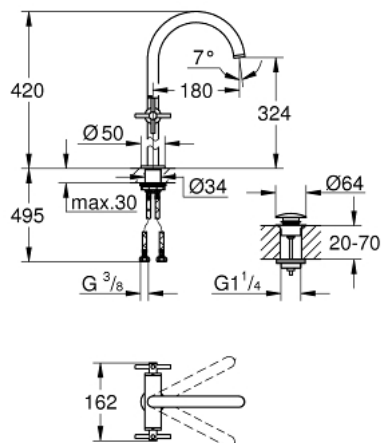

## 21 044 DC3 ATRIO SINGLE-HOLE BASIN MIXER XL-SIZE

### PRODUCT DESCRIPTION

- Colour: Supersteel
- for free-standing basins
- ceramic headparts 1/2", 90°
- GROHE LongLife finish
- GROHE EcoJoy 5.7 l/min laminar mousseur
- rapid installation system
- swivel tubular spout with mousseur and stop limiter
- Push-open waste set 1 1/4"
- flexible connection hoses
- with cross handles
- Two different sets of caps included. One set with "H" and "C" marking, one set without marking.

## 21 044 DC3 ATRIO SINGLE-HOLE BASIN MIXER XL-SIZE

**SELECT SPARE PART:** , August 2018 – now

- 1: Cross handles (Spare part-nr. 18026DC3)
- 2: Ceramic headpart, 1/2" (Spare part-nr. 45883000)
- 2.1: O-ring  $\varnothing 18.2 \times \varnothing 1.7$  (Spare part-nr. 0392400M)
- 3: Sealing washer (Spare part-nr. 0128500M)
- 4: Safety ring (Spare part-nr. 4826600M)
- 5: Flow straightener (Spare part-nr. 48408000)
- 6: Shank fastening assembly (Spare part-nr. 48384000)
- 7: Pop-up waste set (Spare part-nr. 65807DC0)
- 8: Ceramic headpart, 1/2" (Spare part-nr. 45882000)
- 8.1: O-ring  $\varnothing 18.2 \times \varnothing 1.7$  (Spare part-nr. 0392400M)