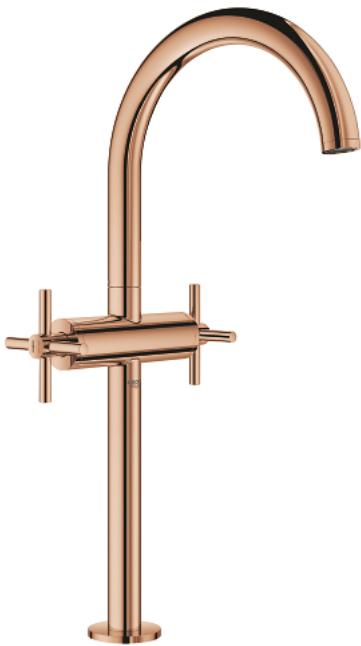

21 044 DA3 ATRIO SINGLE-HOLE BASIN MIXER XL-SIZE

PRODUCT DESCRIPTION

- Colour: warm sunset
- for free-standing basins
- ceramic headparts 1/2", 90°
- GROHE LongLife finish
- GROHE EcoJoy 5.7 l/min laminar mousseur
- rapid installation system
- swivel tubular spout with mousseur and stop limiter
- Push-open waste set 1 1/4"
- flexible connection hoses
- with cross handles
- Two different sets of caps included. One set with "H" and "C" marking, one set without marking.