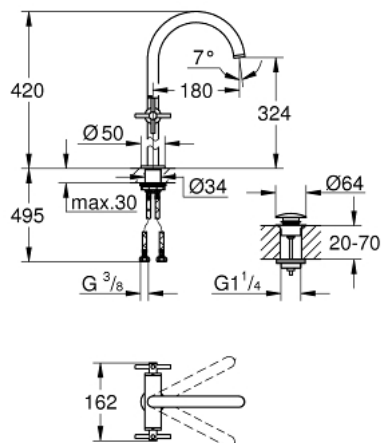

21 044 AL3 ATRIO SINGLE-HOLE BASIN MIXER XL-SIZE

PRODUCT DESCRIPTION

- Colour: brushed hard graphite
- for free-standing basins
- ceramic headparts 1/2", 90°
- GROHE LongLife finish
- GROHE EcoJoy 5.7 l/min laminar mousseur
- rapid installation system
- swivel tubular spout with mousseur and stop limiter
- Push-open waste set 1 1/4"
- flexible connection hoses
- with cross handles
- Two different sets of caps included. One set with "H" and "C" marking, one set without marking.

21 044 AL3 ATRIO SINGLE-HOLE BASIN MIXER XL-SIZE

SELECT SPARE PART: , August 2018 – now

- 1: Cross handles (Spare part-nr. 18026AL3)
- 2: Ceramic headpart, 1/2" (Spare part-nr. 45883000)
- 2.1: O-ring $\varnothing 18.2 \times \varnothing 1.7$ (Spare part-nr. 0392400M)
- 3: Sealing washer (Spare part-nr. 0128500M)
- 4: Safety ring (Spare part-nr. 4826600M)
- 5: Flow straightener (Spare part-nr. 48408000)
- 6: Shank fastening assembly (Spare part-nr. 48384000)
- 7: Pop-up waste set (Spare part-nr. 65807AL0)
- 8: Ceramic headpart, 1/2" (Spare part-nr. 45882000)
- 8.1: O-ring $\varnothing 18.2 \times \varnothing 1.7$ (Spare part-nr. 0392400M)