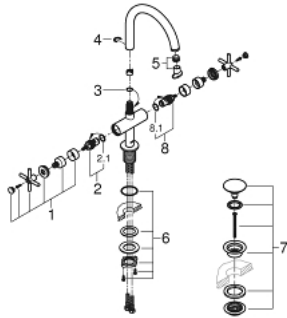

21 044 AL3 ATRIO SINGLE-HOLE BASIN MIXER XL-SIZE

PRODUCT DESCRIPTION

- Colour: brushed hard graphite
- for free-standing basins
- ceramic headparts 1/2", 90°
- GROHE LongLife finish
- GROHE EcoJoy 5.7 l/min laminar mousseur
- rapid installation system
- swivel tubular spout with mousseur and stop limiter
- Push-open waste set 1 1/4"
- flexible connection hoses
- with cross handles
- Two different sets of caps included. One set with "H" and "C" marking, one set without marking.

21 044 AL3 ATRIO SINGLE-HOLE BASIN MIXER XL-SIZE

SELECT SPARE PART: , August 2018 – now

- 1: Cross handles (Spare part-nr. 18026AL3)
- 2: Ceramic headpart, 1/2" (Spare part-nr. 45883000)
- 2.1: O-ring $\varnothing 18.2 \times \varnothing 1.7$ (Spare part-nr. 0392400M)
- 3: Sealing washer (Spare part-nr. 0128500M)
- 4: Safety ring (Spare part-nr. 4826600M)
- 5: Flow straightener (Spare part-nr. 48408000)
- 6: Shank fastening assembly (Spare part-nr. 48384000)
- 7: Pop-up waste set (Spare part-nr. 65807AL0)
- 8: Ceramic headpart, 1/2" (Spare part-nr. 45882000)
- 8.1: O-ring $\varnothing 18.2 \times \varnothing 1.7$ (Spare part-nr. 0392400M)