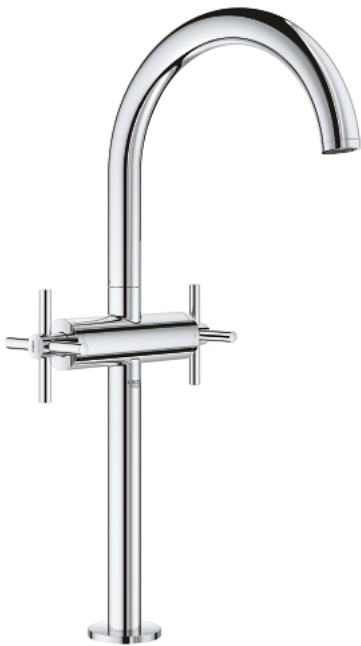

21 044 003 ATRIO SINGLE-HOLE BASIN MIXER XL-SIZE

PRODUCT DESCRIPTION

- Colour: chrome
- for free-standing basins
- ceramic headparts 1/2", 90°
- GROHE LongLife finish
- GROHE EcoJoy 5.7 l/min laminar mousseur
- rapid installation system
- swivel tubular spout with mousseur and stop limiter
- Push-open waste set 1 1/4"
- flexible connection hoses
- with cross handles
- Two different sets of caps included. One set with "H" and "C" marking, one set without marking.

21 044 003 ATRIO SINGLE-HOLE BASIN MIXER XL-SIZE

SELECT SPARE PART: , August 2018 – now

- 1: Cross handles (Spare part-nr. 18026003)
- 2: Ceramic headpart, 1/2" (Spare part-nr. 45883000)
- 2.1: O-ring $\varnothing 18.2 \times \varnothing 1.7$ (Spare part-nr. 0392400M)
- 3: Sealing washer (Spare part-nr. 0128500M)
- 4: Safety ring (Spare part-nr. 4826600M)
- 5: Flow straightener (Spare part-nr. 48408000)
- 6: Shank fastening assembly (Spare part-nr. 48384000)
- 7: Pop-up waste set (Spare part-nr. 65807000)
- 8: Ceramic headpart, 1/2" (Spare part-nr. 45882000)
- 8.1: O-ring $\varnothing 18.2 \times \varnothing 1.7$ (Spare part-nr. 0392400M)