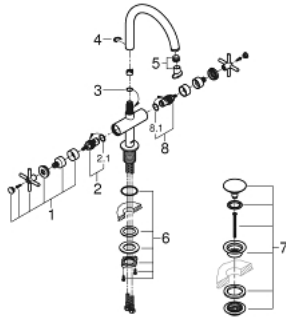

21 044 003 ATRIO SINGLE-HOLE BASIN MIXER XL-SIZE

PRODUCT DESCRIPTION

- Colour: chrome
- for free-standing basins
- ceramic headparts 1/2", 90°
- GROHE LongLife finish
- GROHE EcoJoy 5.7 l/min laminar mousseur
- rapid installation system
- swivel tubular spout with mousseur and stop limiter
- Push-open waste set 1 1/4"
- flexible connection hoses
- with cross handles
- Two different sets of caps included. One set with "H" and "C" marking, one set without marking.

21 044 003 ATRIO SINGLE-HOLE BASIN MIXER XL-SIZE

SELECT SPARE PART: , August 2018 – now

- 1: Cross handles (Spare part-nr. 18026003)
- 2: Ceramic headpart, 1/2" (Spare part-nr. 45883000)
- 2.1: O-ring $\varnothing 18.2 \times \varnothing 1.7$ (Spare part-nr. 0392400M)
- 3: Sealing washer (Spare part-nr. 0128500M)
- 4: Safety ring (Spare part-nr. 4826600M)
- 5: Flow straightener (Spare part-nr. 48408000)
- 6: Shank fastening assembly (Spare part-nr. 48384000)
- 7: Pop-up waste set (Spare part-nr. 65807000)
- 8: Ceramic headpart, 1/2" (Spare part-nr. 45882000)
- 8.1: O-ring $\varnothing 18.2 \times \varnothing 1.7$ (Spare part-nr. 0392400M)