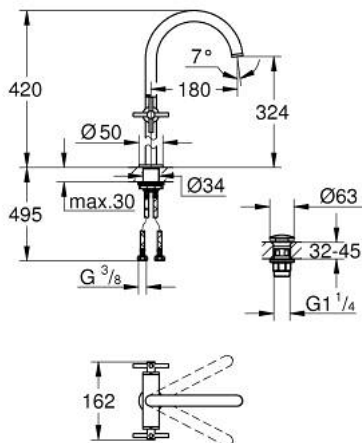

21 044 003 ATRIO SINGLE-HOLE BASIN MIXER XL-SIZE

PRODUCT DESCRIPTION

- Colour: chrome
- for free-standing basins
- ceramic headparts 1/2", 90°
- GROHE LongLife finish
- GROHE EcoJoy 5.7 l/min laminar mousseur
- rapid installation system
- swivel tubular spout with mousseur and stop limiter
- Push-open waste set 1 1/4"
- flexible connection hoses
- with cross handles
- Two different sets of caps included. One set with "H" and "C" marking, one set without marking.

21 044 003 ATRIO SINGLE-HOLE BASIN MIXER XL-SIZE

SELECT SPARE PART: , August 2018 – now

- 1: Cross handles (Spare part-nr. 18026003)
- 2: Ceramic headpart, 1/2" (Spare part-nr. 45883000)
- 2.1: O-ring $\varnothing 18.2 \times \varnothing 1.7$ (Spare part-nr. 0392400M)
- 3: Sealing washer (Spare part-nr. 0128500M)
- 4: Safety ring (Spare part-nr. 4826600M)
- 5: Flow straightener (Spare part-nr. 48408000)
- 6: Shank fastening assembly (Spare part-nr. 48384000)
- 7: Pop-up waste set (Spare part-nr. 65807000)
- 8: Ceramic headpart, 1/2" (Spare part-nr. 45882000)
- 8.1: O-ring $\varnothing 18.2 \times \varnothing 1.7$ (Spare part-nr. 0392400M)