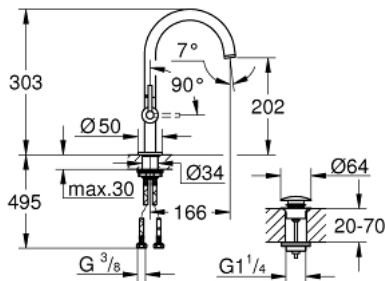

21 022 DC3 ATRIO SINGLE-HOLE BASIN MIXER L-SIZE

PRODUCT DESCRIPTION

- Colour: Supersteel
- ceramic headparts 1/2", 90°
- GROHE LongLife finish
- GROHE EcoJoy 5.7 l/min laminar mousseur
- rapid installation system
- swivel tubular spout with mousseur and stop limiter
- Push-open waste set 1 1/4"
- flexible connection hoses
- with lever handles
- Two different sets of caps included. One set with "H" and "C" marking, one set without marking.

21 022 DC3 ATRIO SINGLE-HOLE BASIN MIXER L-SIZE

SELECT SPARE PART: , April 2017 – now

- 1: Lever handles (Spare part-nr. 18027DC3)
- 2: Ceramic headpart, 1/2" (Spare part-nr. 45883000)
- 2.1: O-ring $\varnothing 18.2 \times \varnothing 1.7$ (Spare part-nr. 0392400M)
- 3: Sealing washer (Spare part-nr. 0128500M)
- 4: Safety ring (Spare part-nr. 4826600M)
- 5: Flow straightener (Spare part-nr. 48408000)
- 6: Ceramic headpart, 1/2" (Spare part-nr. 45882000)
- 6.1: O-ring $\varnothing 18.2 \times \varnothing 1.7$ (Spare part-nr. 0392400M)
- 7: Shank fastening assembly (Spare part-nr. 48384000)
- 8: Pop-up waste set (Spare part-nr. 65807DC0)