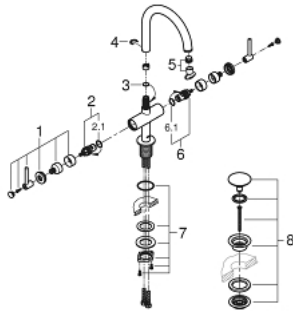

21 022 DC3 ATRIO SINGLE-HOLE BASIN MIXER L-SIZE

PRODUCT DESCRIPTION

- Colour: Supersteel
- ceramic headparts 1/2", 90°
- GROHE LongLife finish
- GROHE EcoJoy 5.7 l/min laminar mousseur
- rapid installation system
- swivel tubular spout with mousseur and stop limiter
- Push-open waste set 1 1/4"
- flexible connection hoses
- with lever handles
- Two different sets of caps included. One set with "H" and "C" marking, one set without marking.

21 022 DC3 ATRIO SINGLE-HOLE BASIN MIXER L-SIZE

SELECT SPARE PART: , April 2017 – now

- 1: Lever handles (Spare part-nr. 18027DC3)
- 2: Ceramic headpart, 1/2" (Spare part-nr. 45883000)
- 2.1: O-ring $\varnothing 18.2 \times \varnothing 1.7$ (Spare part-nr. 0392400M)
- 3: Sealing washer (Spare part-nr. 0128500M)
- 4: Safety ring (Spare part-nr. 4826600M)
- 5: Flow straightener (Spare part-nr. 48408000)
- 6: Ceramic headpart, 1/2" (Spare part-nr. 45882000)
- 6.1: O-ring $\varnothing 18.2 \times \varnothing 1.7$ (Spare part-nr. 0392400M)
- 7: Shank fastening assembly (Spare part-nr. 48384000)
- 8: Pop-up waste set (Spare part-nr. 65807DC0)