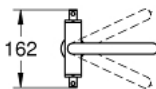

21 022 DC3 ATRIO SINGLE-HOLE BASIN MIXER L-SIZE

PRODUCT DESCRIPTION

- Colour: Supersteel
- ceramic headparts 1/2", 90°
- GROHE LongLife finish
- GROHE EcoJoy 5.7 l/min laminar mousseur
- rapid installation system
- swivel tubular spout with mousseur and stop limiter
- Push-open waste set 1 1/4"
- flexible connection hoses
- with lever handles
- Two different sets of caps included. One set with "H" and "C" marking, one set without marking.

21 022 DC3 ATRIO SINGLE-HOLE BASIN MIXER L-SIZE

SELECT SPARE PART: , April 2017 – now

- 1: Lever handles (Spare part-nr. 18027DC3)
- 2: Ceramic headpart, 1/2" (Spare part-nr. 45883000)
- 2.1: O-ring $\varnothing 18.2 \times \varnothing 1.7$ (Spare part-nr. 0392400M)
- 3: Sealing washer (Spare part-nr. 0128500M)
- 4: Safety ring (Spare part-nr. 4826600M)
- 5: Flow straightener (Spare part-nr. 48408000)
- 6: Ceramic headpart, 1/2" (Spare part-nr. 45882000)
- 6.1: O-ring $\varnothing 18.2 \times \varnothing 1.7$ (Spare part-nr. 0392400M)
- 7: Shank fastening assembly (Spare part-nr. 48384000)
- 8: Pop-up waste set (Spare part-nr. 65807DC0)