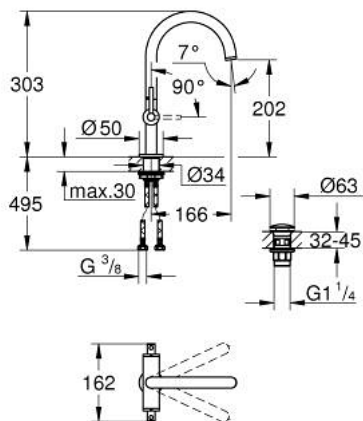

21 022 003 ATRIO SINGLE-HOLE BASIN MIXER L-SIZE

PRODUCT DESCRIPTION

- Colour: chrome
- ceramic headparts 1/2", 90°
- GROHE EcoJoy 5.7 l/min laminar mousseur
- rapid installation system
- swivel tubular spout with mousseur and stop limiter
- Push-open waste set 1 1/4"
- flexible connection hoses
- with lever handles
- Two different sets of caps included. One set with "H" and "C" marking, one set without marking.

21 022 003 ATRIO SINGLE-HOLE BASIN MIXER L-SIZE

SELECT SPARE PART: , April 2017 – now

- 1: Lever handles (Spare part-nr. 18027003)
- 2: Ceramic headpart, 1/2" (Spare part-nr. 45883000)
- 2.1: O-ring $\varnothing 18.2 \times \varnothing 1.7$ (Spare part-nr. 0392400M)
- 3: Sealing washer (Spare part-nr. 0128500M)
- 4: Safety ring (Spare part-nr. 4826600M)
- 5: Flow straightener (Spare part-nr. 48408000)
- 6: Ceramic headpart, 1/2" (Spare part-nr. 45882000)
- 6.1: O-ring $\varnothing 18.2 \times \varnothing 1.7$ (Spare part-nr. 0392400M)
- 7: Shank fastening assembly (Spare part-nr. 48384000)
- 8: Pop-up waste set (Spare part-nr. 65807000)