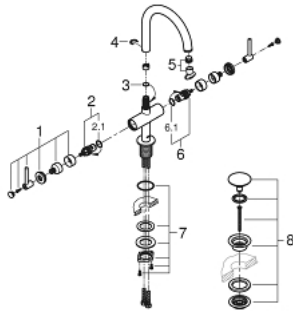

21 022 003 ATRIO SINGLE-HOLE BASIN MIXER L-SIZE

PRODUCT DESCRIPTION

- Colour: chrome
- ceramic headparts 1/2", 90°
- GROHE EcoJoy 5.7 l/min laminar mousseur
- rapid installation system
- swivel tubular spout with mousseur and stop limiter
- Push-open waste set 1 1/4"
- flexible connection hoses
- with lever handles
- Two different sets of caps included. One set with "H" and "C" marking, one set without marking.

21 022 003 ATRIO SINGLE-HOLE BASIN MIXER L-SIZE

SELECT SPARE PART: , April 2017 – now

- 1: Lever handles (Spare part-nr. 18027003)
- 2: Ceramic headpart, 1/2" (Spare part-nr. 45883000)
- 2.1: O-ring $\varnothing 18.2 \times \varnothing 1.7$ (Spare part-nr. 0392400M)
- 3: Sealing washer (Spare part-nr. 0128500M)
- 4: Safety ring (Spare part-nr. 4826600M)
- 5: Flow straightener (Spare part-nr. 48408000)
- 6: Ceramic headpart, 1/2" (Spare part-nr. 45882000)
- 6.1: O-ring $\varnothing 18.2 \times \varnothing 1.7$ (Spare part-nr. 0392400M)
- 7: Shank fastening assembly (Spare part-nr. 48384000)
- 8: Pop-up waste set (Spare part-nr. 65807000)