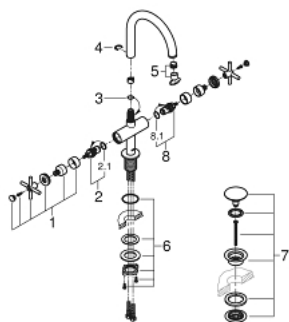

21 019 DC3 ATRIO SINGLE-HOLE BASIN MIXER L-SIZE

PRODUCT DESCRIPTION

- Colour: Supersteel
- ceramic headparts 1/2", 90°
- GROHE LongLife finish
- GROHE EcoJoy 5.7 l/min laminar mousseur
- rapid installation system
- swivel tubular spout with mousseur and stop limiter
- Push-open waste set 1 1/4"
- flexible connection hoses
- with cross handles
- Two different sets of caps included. One set with "H" and "C" marking, one set without marking.

21 019 DC3 ATRIO SINGLE-HOLE BASIN MIXER L-SIZE

SELECT SPARE PART: , August 2018 – now

- 1: Cross handles (Spare part-nr. 18026DC3)
- 2: Ceramic headpart, 1/2" (Spare part-nr. 45883000)
- 2.1: O-ring $\varnothing 18.2 \times \varnothing 1.7$ (Spare part-nr. 0392400M)
- 3: Sealing washer (Spare part-nr. 0128500M)
- 4: Safety ring (Spare part-nr. 4826600M)
- 5: Flow straightener (Spare part-nr. 48408000)
- 6: Shank fastening assembly (Spare part-nr. 48384000)
- 7: Pop-up waste set (Spare part-nr. 65807DC0)
- 8: Ceramic headpart, 1/2" (Spare part-nr. 45882000)
- 8.1: O-ring $\varnothing 18.2 \times \varnothing 1.7$ (Spare part-nr. 0392400M)