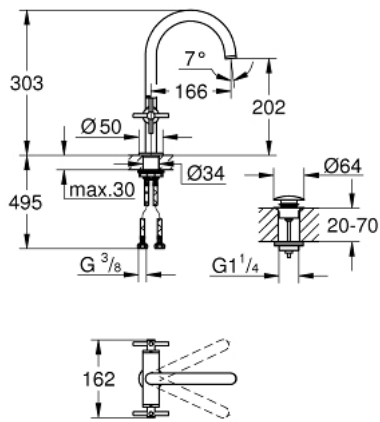

21 019 DC3 ATRIO SINGLE-HOLE BASIN MIXER L-SIZE

PRODUCT DESCRIPTION

- Colour: Supersteel
- ceramic headparts 1/2", 90°
- GROHE LongLife finish
- GROHE EcoJoy 5.7 l/min laminar mousseur
- rapid installation system
- swivel tubular spout with mousseur and stop limiter
- Push-open waste set 1 1/4"
- flexible connection hoses
- with cross handles
- Two different sets of caps included. One set with "H" and "C" marking, one set without marking.

21 019 DC3 ATRIO SINGLE-HOLE BASIN MIXER L-SIZE

SELECT SPARE PART: , August 2018 – now

- 1: Cross handles (Spare part-nr. 18026DC3)
- 2: Ceramic headpart, 1/2" (Spare part-nr. 45883000)
- 2.1: O-ring $\varnothing 18.2 \times \varnothing 1.7$ (Spare part-nr. 0392400M)
- 3: Sealing washer (Spare part-nr. 0128500M)
- 4: Safety ring (Spare part-nr. 4826600M)
- 5: Flow straightener (Spare part-nr. 48408000)
- 6: Shank fastening assembly (Spare part-nr. 48384000)
- 7: Pop-up waste set (Spare part-nr. 65807DC0)
- 8: Ceramic headpart, 1/2" (Spare part-nr. 45882000)
- 8.1: O-ring $\varnothing 18.2 \times \varnothing 1.7$ (Spare part-nr. 0392400M)