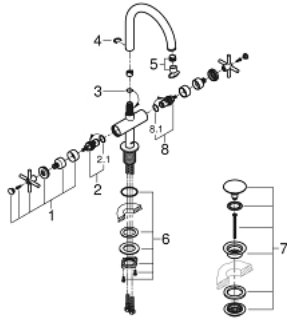

21 019 AL3 ATRIO SINGLE-HOLE BASIN MIXER L-SIZE

PRODUCT DESCRIPTION

- Colour: brushed hard graphite
- ceramic headparts 1/2", 90°
- GROHE LongLife finish
- GROHE EcoJoy 5.7 l/min laminar mousseur
- rapid installation system
- swivel tubular spout with mousseur and stop limiter
- Push-open waste set 1 1/4"
- flexible connection hoses
- with cross handles
- Two different sets of caps included. One set with "H" and "C" marking, one set without marking.

21 019 AL3 ATRIO SINGLE-HOLE BASIN MIXER L-SIZE

SELECT SPARE PART: , August 2018 – now

- 1: Cross handles (Spare part-nr. 18026AL3)
- 2: Ceramic headpart, 1/2" (Spare part-nr. 45883000)
- 2.1: O-ring $\varnothing 18.2 \times \varnothing 1.7$ (Spare part-nr. 0392400M)
- 3: Sealing washer (Spare part-nr. 0128500M)
- 4: Safety ring (Spare part-nr. 4826600M)
- 5: Flow straightener (Spare part-nr. 48408000)
- 6: Shank fastening assembly (Spare part-nr. 48384000)
- 7: Pop-up waste set (Spare part-nr. 65807AL0)
- 8: Ceramic headpart, 1/2" (Spare part-nr. 45882000)
- 8.1: O-ring $\varnothing 18.2 \times \varnothing 1.7$ (Spare part-nr. 0392400M)