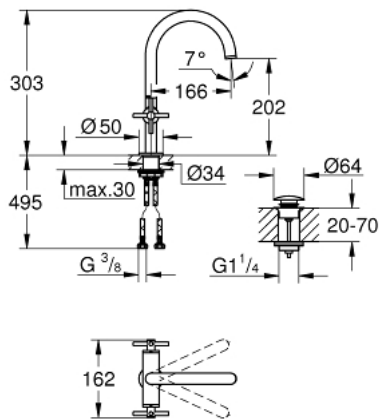

21 019 AL3 ATRIO SINGLE-HOLE BASIN MIXER L-SIZE

PRODUCT DESCRIPTION

- Colour: brushed hard graphite
- ceramic headparts 1/2", 90°
- GROHE LongLife finish
- GROHE EcoJoy 5.7 l/min laminar mousseur
- rapid installation system
- swivel tubular spout with mousseur and stop limiter
- Push-open waste set 1 1/4"
- flexible connection hoses
- with cross handles
- Two different sets of caps included. One set with "H" and "C" marking, one set without marking.

21 019 AL3 ATRIO SINGLE-HOLE BASIN MIXER L-SIZE

SELECT SPARE PART: , August 2018 – now

- 1: Cross handles (Spare part-nr. 18026AL3)
- 2: Ceramic headpart, 1/2" (Spare part-nr. 45883000)
- 2.1: O-ring $\varnothing 18.2 \times \varnothing 1.7$ (Spare part-nr. 0392400M)
- 3: Sealing washer (Spare part-nr. 0128500M)
- 4: Safety ring (Spare part-nr. 4826600M)
- 5: Flow straightener (Spare part-nr. 48408000)
- 6: Shank fastening assembly (Spare part-nr. 48384000)
- 7: Pop-up waste set (Spare part-nr. 65807AL0)
- 8: Ceramic headpart, 1/2" (Spare part-nr. 45882000)
- 8.1: O-ring $\varnothing 18.2 \times \varnothing 1.7$ (Spare part-nr. 0392400M)