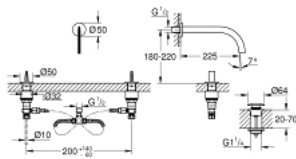

20 665 SD0 ATRIO ICON 3D 3-HOLE WALL-MOUNT BASIN MIXER

PRODUCT DESCRIPTION

- Colour: stainless steel
- GROHE EcoJoy - less water, perfect flow
- maximum flow rate (at 3 bar): 5 l/min
- open spout for pure laminar water flow
- red and blue markings on handles for hot and cold water
- valves hot/cold with ceramic headparts
- pressure-proof, flexible connection hoses between spout and side valves
- projection 235 mm
- technical data
- flow pressure min 0.5 bar
- recommended pressure 1.0 - 5.0 bar
- if static pressure is more than 5 bar fit pressure reducer
- avoid major pressure differences between cold and hot water supply
- max. temperature hot water inlet: 80°C
- recommended temperature hot water inlet (energy saving): 60°C