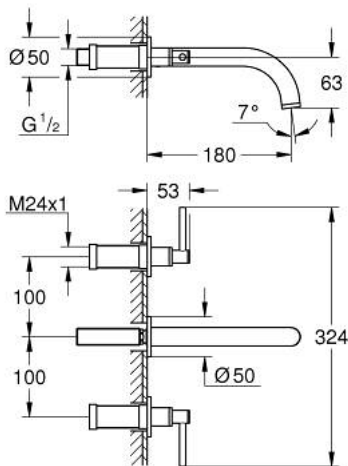

20 662 GL0 ATRIO 3-HOLE BASIN MIXER M-SIZE

PRODUCT DESCRIPTION

- Colour: cool sunrise
- wall mounted
- to be used with rough-in set 29 025 002
- valves hot/cold with ceramic headparts $1/2^\circ - 90^\circ$
- GROHE LongLife finish
- GROHE EcoJoy - less water, perfect flow
- maximum flow rate (at 3 bar): 5 l/min
- centre distance 200 mm
- projection 180 mm
- with lever handles
- without roughing-in set 29 025 002 (please order separately)
- Two different sets of caps included. One set with "H" and "C" marking, one set without marking.

20 662 GL0 ATRIO 3-HOLE BASIN MIXER M-SIZE

SELECT SPARE PART: , October 2021 – now

- 1: Extension (Spare part-nr. 45988000)
- 2: Lever handles (Spare part-nr. 14216GL0)
- 3: Spout (Spare part-nr. 101344GL00)
- 3.1: Flow straightener (Spare part-nr. 48408000)
- 4: Connection nipple (Spare part-nr. 1013459990)