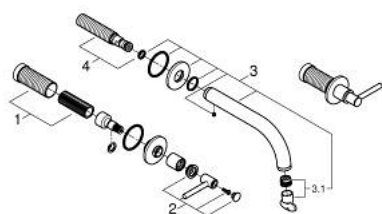

20 662 GL0 ATRIO 3-HOLE BASIN MIXER M-SIZE

PRODUCT DESCRIPTION

- Colour: cool sunrise
- wall mounted
- to be used with rough-in set 29 025 002
- valves hot/cold with ceramic headparts $1/2^\circ - 90^\circ$
- GROHE LongLife finish
- GROHE EcoJoy - less water, perfect flow
- maximum flow rate (at 3 bar): 5 l/min
- centre distance 200 mm
- projection 180 mm
- with lever handles
- without roughing-in set 29 025 002 (please order separately)
- Two different sets of caps included. One set with "H" and "C" marking, one set without marking.

20 662 GL0 ATRIO 3-HOLE BASIN MIXER M-SIZE

SELECT SPARE PART: , October 2021 – now

- 1: Extension (Spare part-nr. 45988000)
- 2: Lever handles (Spare part-nr. 14216GL0)
- 3: Spout (Spare part-nr. 101344GL00)
- 3.1: Flow straightener (Spare part-nr. 48408000)
- 4: Connection nipple (Spare part-nr. 1013459990)