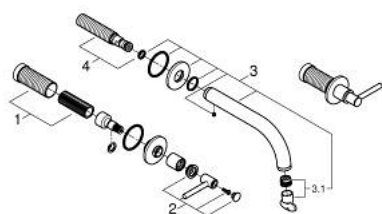

20 662 DC0 ATRIO 3-HOLE BASIN MIXER M-SIZE

PRODUCT DESCRIPTION

- Colour: Supersteel
- wall mounted
- to be used with rough-in set 29 025 002
- valves hot/cold with ceramic headparts 1/2" - 90°
- GROHE LongLife finish
- GROHE EcoJoy - less water, perfect flow
- maximum flow rate (at 3 bar): 5 l/min
- centre distance 200 mm
- projection 180 mm
- with lever handles
- without roughing-in set 29 025 002 (please order separately)
- Two different sets of caps included. One set with "H" and "C" marking, one set without marking.

20 662 DC0 ATRIO 3-HOLE BASIN MIXER M-SIZE

SELECT SPARE PART: , October 2021 – now

- 1: Extension (Spare part-nr. 45988000)
- 2: Lever handles (Spare part-nr. 14216DC0)
- 3: Spout (Spare part-nr. 101344DC00)
- 3.1: Flow straightener (Spare part-nr. 48408000)
- 4: Connection nipple (Spare part-nr. 1013459990)