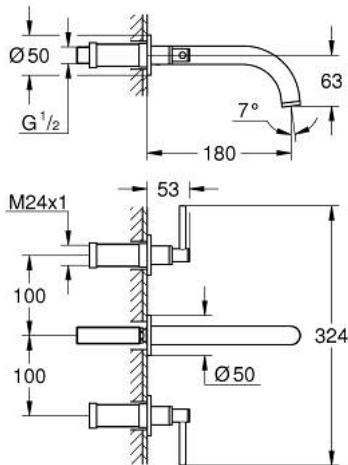

20 662 DC0 ATRIO 3-HOLE BASIN MIXER M-SIZE

PRODUCT DESCRIPTION

- Colour: Supersteel
- wall mounted
- to be used with rough-in set 29 025 002
- valves hot/cold with ceramic headparts 1/2" - 90°
- GROHE LongLife finish
- GROHE EcoJoy - less water, perfect flow
- maximum flow rate (at 3 bar): 5 l/min
- centre distance 200 mm
- projection 180 mm
- with lever handles
- without roughing-in set 29 025 002 (please order separately)
- Two different sets of caps included. One set with "H" and "C" marking, one set without marking.

20 662 DC0 ATRIO 3-HOLE BASIN MIXER M-SIZE

SELECT SPARE PART: , October 2021 – now

- 1: Extension (Spare part-nr. 45988000)
- 2: Lever handles (Spare part-nr. 14216DC0)
- 3: Spout (Spare part-nr. 101344DC00)
- 3.1: Flow straightener (Spare part-nr. 48408000)
- 4: Connection nipple (Spare part-nr. 1013459990)