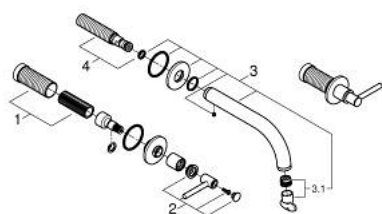

20 662 DA0 ATRIO 3-HOLE BASIN MIXER M-SIZE

PRODUCT DESCRIPTION

- Colour: warm sunset
- wall mounted
- to be used with rough-in set 29 025 002
- valves hot/cold with ceramic headparts 1/2" - 90°
- GROHE LongLife finish
- GROHE EcoJoy - less water, perfect flow
- maximum flow rate (at 3 bar): 5 l/min
- centre distance 200 mm
- projection 180 mm
- with lever handles
- without roughing-in set 29 025 002 (please order separately)
- Two different sets of caps included. One set with "H" and "C" marking, one set without marking.

20 662 DA0 ATRIO 3-HOLE BASIN MIXER M-SIZE

SELECT SPARE PART: , October 2021 – now

- 1: Extension (Spare part-nr. 45988000)
- 2: Lever handles (Spare part-nr. 14216DA0)
- 3: Spout (Spare part-nr. 101344DA00)
- 3.1: Flow straightener (Spare part-nr. 48408000)
- 4: Connection nipple (Spare part-nr. 1013459990)