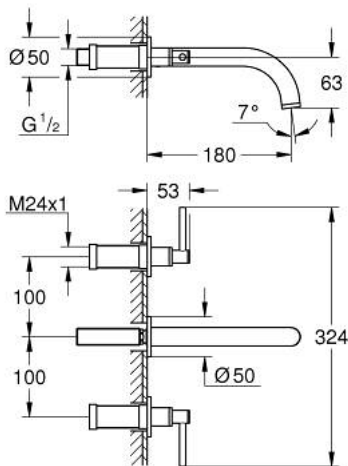

20 662 DA0 ATRIO 3-HOLE BASIN MIXER M-SIZE

PRODUCT DESCRIPTION

- Colour: warm sunset
- wall mounted
- to be used with rough-in set 29 025 002
- valves hot/cold with ceramic headparts 1/2" - 90°
- GROHE LongLife finish
- GROHE EcoJoy - less water, perfect flow
- maximum flow rate (at 3 bar): 5 l/min
- centre distance 200 mm
- projection 180 mm
- with lever handles
- without roughing-in set 29 025 002 (please order separately)
- Two different sets of caps included. One set with "H" and "C" marking, one set without marking.

20 662 DA0 ATRIO 3-HOLE BASIN MIXER M-SIZE

SELECT SPARE PART: , October 2021 – now

- 1: Extension (Spare part-nr. 45988000)
- 2: Lever handles (Spare part-nr. 14216DA0)
- 3: Spout (Spare part-nr. 101344DA00)
- 3.1: Flow straightener (Spare part-nr. 48408000)
- 4: Connection nipple (Spare part-nr. 1013459990)