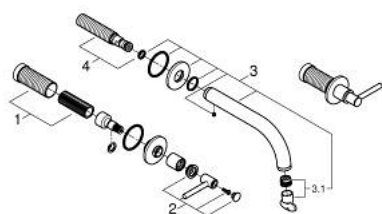

20 662 AL0 ATRIO 3-HOLE BASIN MIXER M-SIZE

PRODUCT DESCRIPTION

- Colour: brushed hard graphite
- wall mounted
- to be used with rough-in set 29 025 002
- valves hot/cold with ceramic headparts 1/2" - 90°
- GROHE LongLife finish
- GROHE EcoJoy - less water, perfect flow
- maximum flow rate (at 3 bar): 5 l/min
- centre distance 200 mm
- projection 180 mm
- with lever handles
- without roughing-in set 29 025 002 (please order separately)
- Two different sets of caps included. One set with "H" and "C" marking, one set without marking.

20 662 AL0 ATRIO 3-HOLE BASIN MIXER M-SIZE

SELECT SPARE PART: , October 2021 – now

- 1: Extension (Spare part-nr. 45988000)
- 2: Lever handles (Spare part-nr. 14216AL0)
- 3: Spout (Spare part-nr. 101344AL00)
- 3.1: Flow straightener (Spare part-nr. 48408000)
- 4: Connection nipple (Spare part-nr. 1013459990)