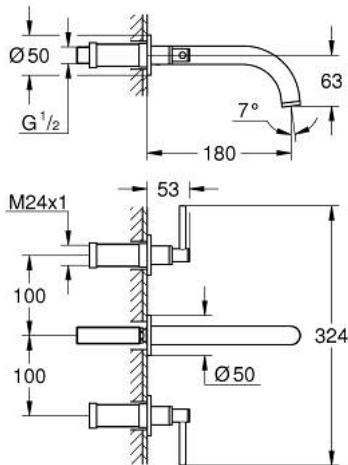

20 662 AL0 ATRIO 3-HOLE BASIN MIXER M-SIZE

PRODUCT DESCRIPTION

- Colour: brushed hard graphite
- wall mounted
- to be used with rough-in set 29 025 002
- valves hot/cold with ceramic headparts 1/2" - 90°
- GROHE LongLife finish
- GROHE EcoJoy - less water, perfect flow
- maximum flow rate (at 3 bar): 5 l/min
- centre distance 200 mm
- projection 180 mm
- with lever handles
- without roughing-in set 29 025 002 (please order separately)
- Two different sets of caps included. One set with "H" and "C" marking, one set without marking.

20 662 AL0 ATRIO 3-HOLE BASIN MIXER M-SIZE

SELECT SPARE PART: , October 2021 – now

- 1: Extension (Spare part-nr. 45988000)
- 2: Lever handles (Spare part-nr. 14216AL0)
- 3: Spout (Spare part-nr. 101344AL00)
- 3.1: Flow straightener (Spare part-nr. 48408000)
- 4: Connection nipple (Spare part-nr. 1013459990)