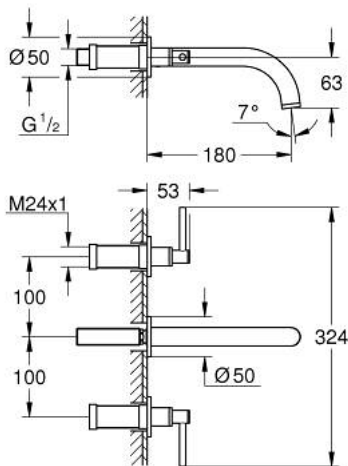

20 662 000 ATRIO 3-HOLE BASIN MIXER M-SIZE

PRODUCT DESCRIPTION

- Colour: chrome
- wall mounted
- to be used with rough-in set 29 025 002
- valves hot/cold with ceramic headparts 1/2" - 90°
- GROHE LongLife finish
- GROHE EcoJoy - less water, perfect flow
- maximum flow rate (at 3 bar): 5 l/min
- centre distance 200 mm
- projection 180 mm
- with lever handles
- without roughing-in set 29 025 002 (please order separately)
- Two different sets of caps included. One set with "H" and "C" marking, one set without marking.

20 662 000 ATRIO 3-HOLE BASIN MIXER M-SIZE

SELECT SPARE PART: , October 2021 – now

- 1: Extension (Spare part-nr. 45988000)
- 2: Lever handles (Spare part-nr. 14216000)
- 3: Spout (Spare part-nr. 1013440000)
- 3.1: Flow straightener (Spare part-nr. 48408000)
- 4: Connection nipple (Spare part-nr. 1013459990)