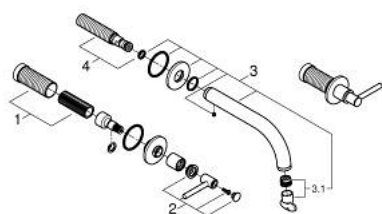

20 662 000 ATRIO 3-HOLE BASIN MIXER M-SIZE

PRODUCT DESCRIPTION

- Colour: chrome
- wall mounted
- to be used with rough-in set 29 025 002
- valves hot/cold with ceramic headparts 1/2" - 90°
- GROHE LongLife finish
- GROHE EcoJoy - less water, perfect flow
- maximum flow rate (at 3 bar): 5 l/min
- centre distance 200 mm
- projection 180 mm
- with lever handles
- without roughing-in set 29 025 002 (please order separately)
- Two different sets of caps included. One set with "H" and "C" marking, one set without marking.

20 662 000 ATRIO 3-HOLE BASIN MIXER M-SIZE

SELECT SPARE PART: , October 2021 – now

- 1: Extension (Spare part-nr. 45988000)
- 2: Lever handles (Spare part-nr. 14216000)
- 3: Spout (Spare part-nr. 1013440000)
- 3.1: Flow straightener (Spare part-nr. 48408000)
- 4: Connection nipple (Spare part-nr. 1013459990)