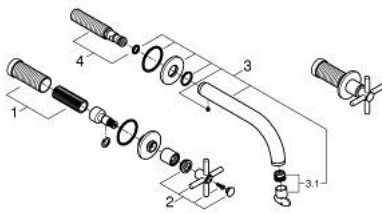

## 20 661 GL0 ATRIO 3-HOLE BASIN MIXER M-SIZE

### PRODUCT DESCRIPTION

- Colour: cool sunrise
- wall mounted
- to be used with rough-in set 29 025 002
- valves hot/cold with ceramic headparts 1/2" - 90°
- GROHE LongLife finish
- GROHE EcoJoy - less water, perfect flow
- maximum flow rate (at 3 bar): 5 l/min
- centre distance 200 mm
- projection 180 mm
- with cross handles
- without roughing-in set 29 025 002 (please order separately)
- Two different sets of caps included. One set with "H" and "C" marking, one set without marking.

## 20 661 GL0 ATRIO 3-HOLE BASIN MIXER M-SIZE

**SELECT SPARE PART:** , October 2021 – now

- 1: Extension (Spare part-nr. 45988000)
- 2: Cross handles (Spare part-nr. 14215GL0)
- 3: Spout (Spare part-nr. 101344GL00)
- 3.1: Flow straightener (Spare part-nr. 48408000)
- 4: Connection nipple (Spare part-nr. 1013459990)