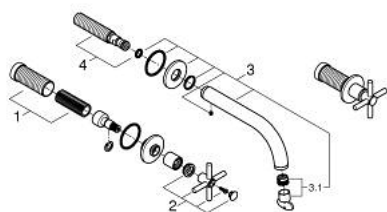

## 20 661 EN0 ATRIO 3-HOLE BASIN MIXER M-SIZE

### PRODUCT DESCRIPTION

- Colour: Brushed nickel
- wall mounted
- to be used with rough-in set 29 025 002
- valves hot/cold with ceramic headparts 1/2" - 90°
- GROHE LongLife finish
- GROHE EcoJoy - less water, perfect flow
- maximum flow rate (at 3 bar): 5 l/min
- centre distance 200 mm
- projection 180 mm
- with cross handles
- without roughing-in set 29 025 002 (please order separately)
- Two different sets of caps included. One set with "H" and "C" marking, one set without marking.

## 20 661 EN0 ATRIO 3-HOLE BASIN MIXER M-SIZE

**SELECT SPARE PART:** , October 2021 – now

- 1: Extension (Spare part-nr. 45988000)
- 2: Cross handles (Spare part-nr. 14215EN0)
- 3: Spout (Spare part-nr. 101344EN00)
- 3.1: Flow straightener (Spare part-nr. 48408000)
- 4: Connection nipple (Spare part-nr. 1013459990)