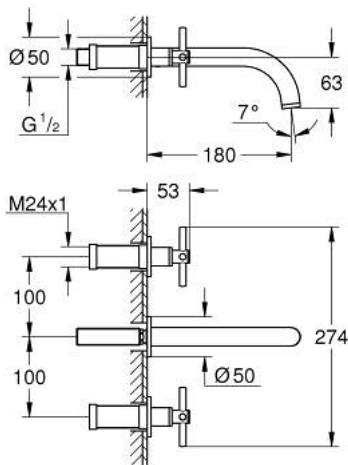

## 20 661 EN0 ATRIO 3-HOLE BASIN MIXER M-SIZE

### PRODUCT DESCRIPTION

- Colour: Brushed nickel
- wall mounted
- to be used with rough-in set 29 025 002
- valves hot/cold with ceramic headparts 1/2" - 90°
- GROHE LongLife finish
- GROHE EcoJoy - less water, perfect flow
- maximum flow rate (at 3 bar): 5 l/min
- centre distance 200 mm
- projection 180 mm
- with cross handles
- without roughing-in set 29 025 002 (please order separately)
- Two different sets of caps included. One set with "H" and "C" marking, one set without marking.

## 20 661 EN0 ATRIO 3-HOLE BASIN MIXER M-SIZE

**SELECT SPARE PART:** , October 2021 – now

- 1: Extension (Spare part-nr. 45988000)
- 2: Cross handles (Spare part-nr. 14215EN0)
- 3: Spout (Spare part-nr. 101344EN00)
- 3.1: Flow straightener (Spare part-nr. 48408000)
- 4: Connection nipple (Spare part-nr. 1013459990)