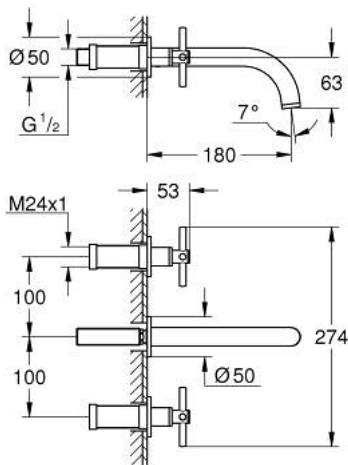

20 661 DC0 ATRIO 3-HOLE BASIN MIXER M-SIZE

PRODUCT DESCRIPTION

- Colour: Supersteel
- wall mounted
- to be used with rough-in set 29 025 002
- valves hot/cold with ceramic headparts $1/2^\circ - 90^\circ$
- GROHE LongLife finish
- GROHE EcoJoy - less water, perfect flow
- maximum flow rate (at 3 bar): 5 l/min
- centre distance 200 mm
- projection 180 mm
- with cross handles
- without roughing-in set 29 025 002 (please order separately)
- Two different sets of caps included. One set with "H" and "C" marking, one set without marking.

20 661 DC0 ATRIO 3-HOLE BASIN MIXER M-SIZE

SELECT SPARE PART: , October 2021 – now

- 1: Extension (Spare part-nr. 45988000)
- 2: Cross handles (Spare part-nr. 14215DC0)
- 3: Spout (Spare part-nr. 101344DC00)
- 3.1: Flow straightener (Spare part-nr. 48408000)
- 4: Connection nipple (Spare part-nr. 1013459990)