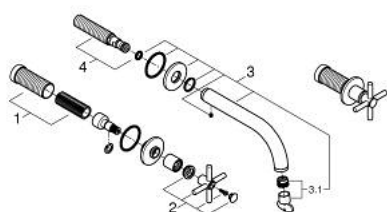

20 661 DC0 ATRIO 3-HOLE BASIN MIXER M-SIZE

PRODUCT DESCRIPTION

- Colour: Supersteel
- wall mounted
- to be used with rough-in set 29 025 002
- valves hot/cold with ceramic headparts $1/2^\circ - 90^\circ$
- GROHE LongLife finish
- GROHE EcoJoy - less water, perfect flow
- maximum flow rate (at 3 bar): 5 l/min
- centre distance 200 mm
- projection 180 mm
- with cross handles
- without roughing-in set 29 025 002 (please order separately)
- Two different sets of caps included. One set with "H" and "C" marking, one set without marking.

20 661 DC0 ATRIO 3-HOLE BASIN MIXER M-SIZE

SELECT SPARE PART: , October 2021 – now

- 1: Extension (Spare part-nr. 45988000)
- 2: Cross handles (Spare part-nr. 14215DC0)
- 3: Spout (Spare part-nr. 101344DC00)
- 3.1: Flow straightener (Spare part-nr. 48408000)
- 4: Connection nipple (Spare part-nr. 1013459990)